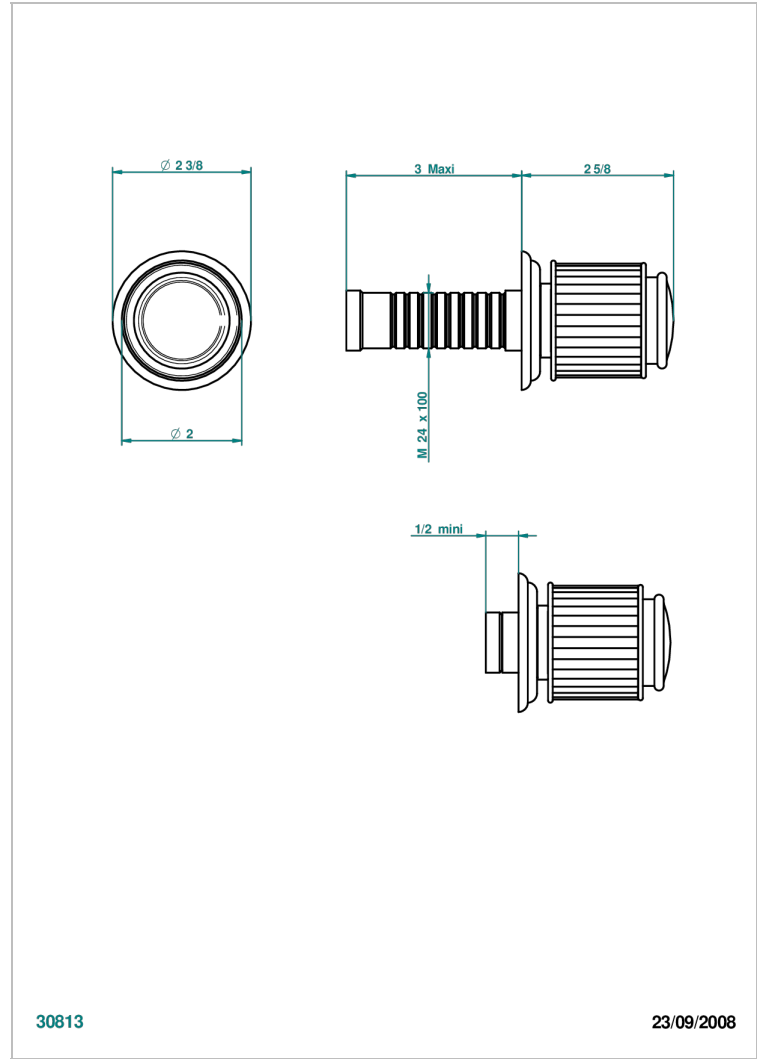

# JAIPUR BLACK ONYX

A9C-30B

Wall volume control 30 & 32 trim

THG<sup>®</sup>  
PARIS

30813

23/09/2008

## CHARACTERISTIC

- Jaipur black Onyx
- Wall volume control 30 & 32 trim

## RELATED SKU'S

- Ref. G00-32CUSA 3/4" Volume control wall valve with ceramic cartridge
- Ref. G00-32HUSA 3/4" Volume control wall valve with ceramic cartridge counterclockwise
- Ref. G00-30CUSA 1/2" volume control wall valve with ceramic cartridge
- Ref. G00-30HUSA 1/2" Volume control wall valve with ceramic cartridge counterclockwise