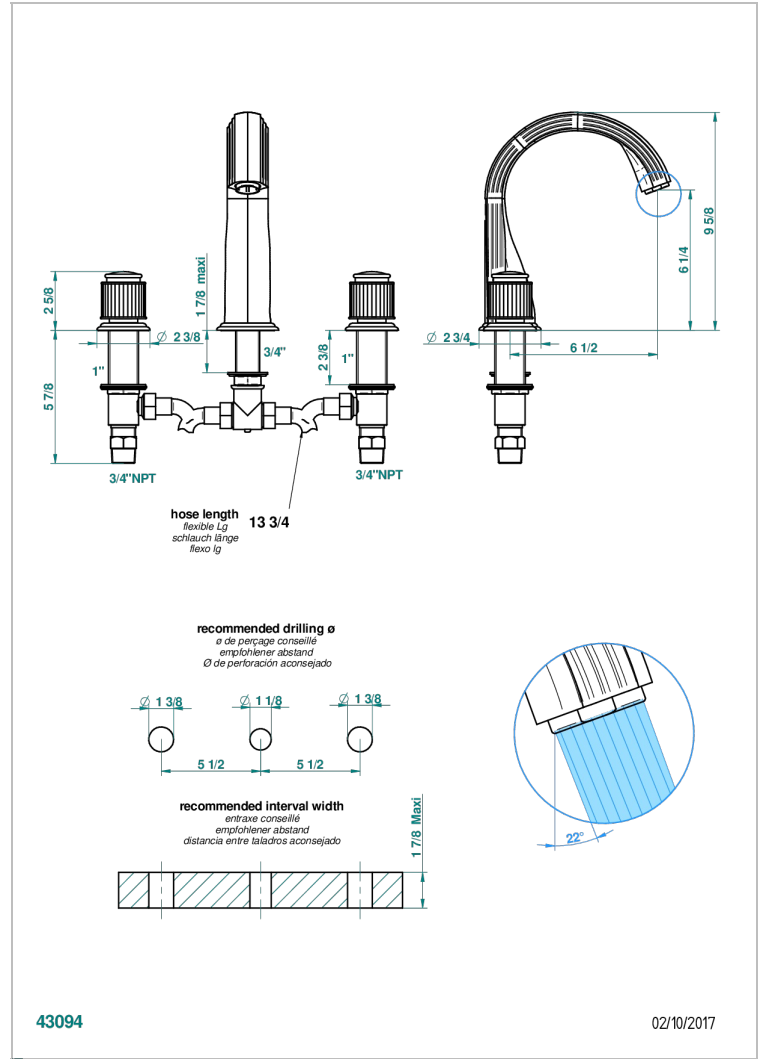

JAIPUR BLACK ONYX

A9C-25SGUS

Roman tub set with 3/4" valves

THG[®]
PARIS

CHARACTERISTIC

- Jaipur black Onyx
- Roman tub set with 3/4" valves

TECHNICAL SPECS

- Recommandé : 3 bars (max. 5 bars) - Advised : 43,5 psi (max. 72 psi)
- Bec : 35 l/min à 3 bars
- Spout : 9.26 gpm at 43.5 psi