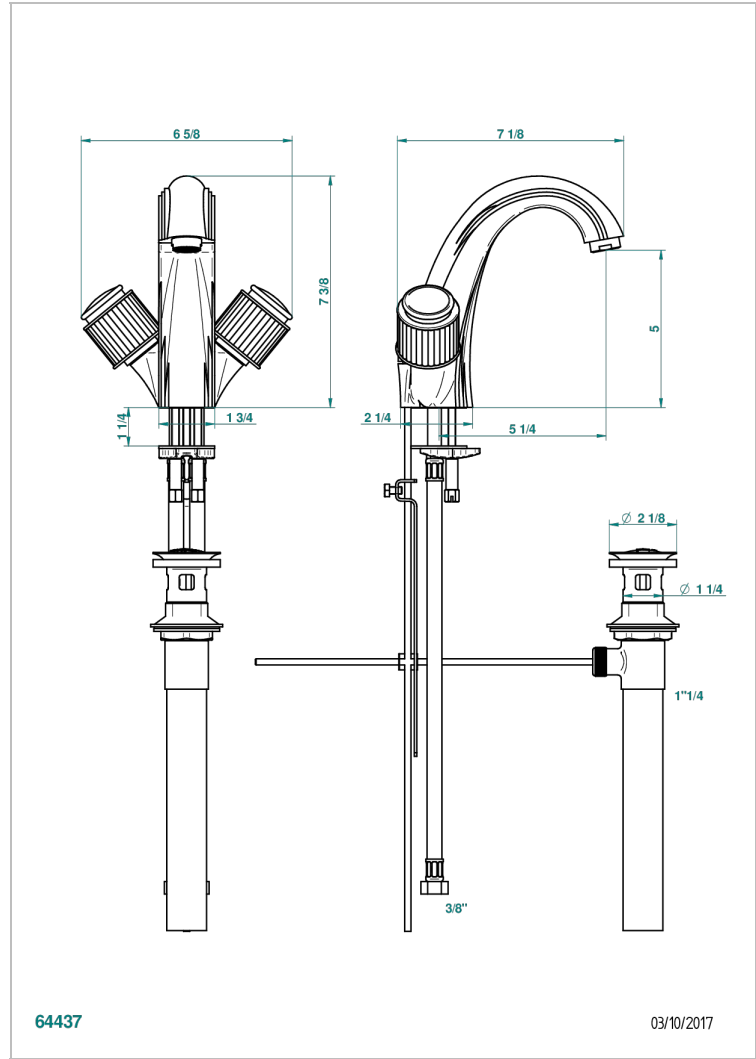

JAIPUR BLACK ONYX

A9C-2155/US

Single hole lavatory set with drain

THG[®]
PARIS

CHARACTERISTIC

- Jaipur black Onyx
- Single hole lavatory set with drain

AVAILABLE FINITIONS

Black nickel - D24
Blush PVD - H62
Brass color PVD - H49
Brown bronze color PVD - F33
Chrome polished - A02
Chrome polished / gold polished - G02

Copper antique matt, coated - H07
Gold color PVD - H52
Gold mat - F07
Gold polished - F01
Gold satiney - F03
Graphite PVD - H64

Light coated bronze - D01
Matt Umber PVD - H67
Matt blush PVD - H60
Matt brass color PVD - H50
Matt brown bronze color PVD - F34
Matt chrome (American satin) - C02

Matt gold color PVD - H53
Matt graphite PVD - H65
Matt nickel (American satin) - C01
Matt nickel color PVD - H56
Nickel antique / Sovereign - H28
Nickel color PVD - H55

Nickel polished - B01
Rose Gold - F27
Satin chrome - C03
Silver polished, antique - H03
Silver rhodium - F18
Soft gold - F30