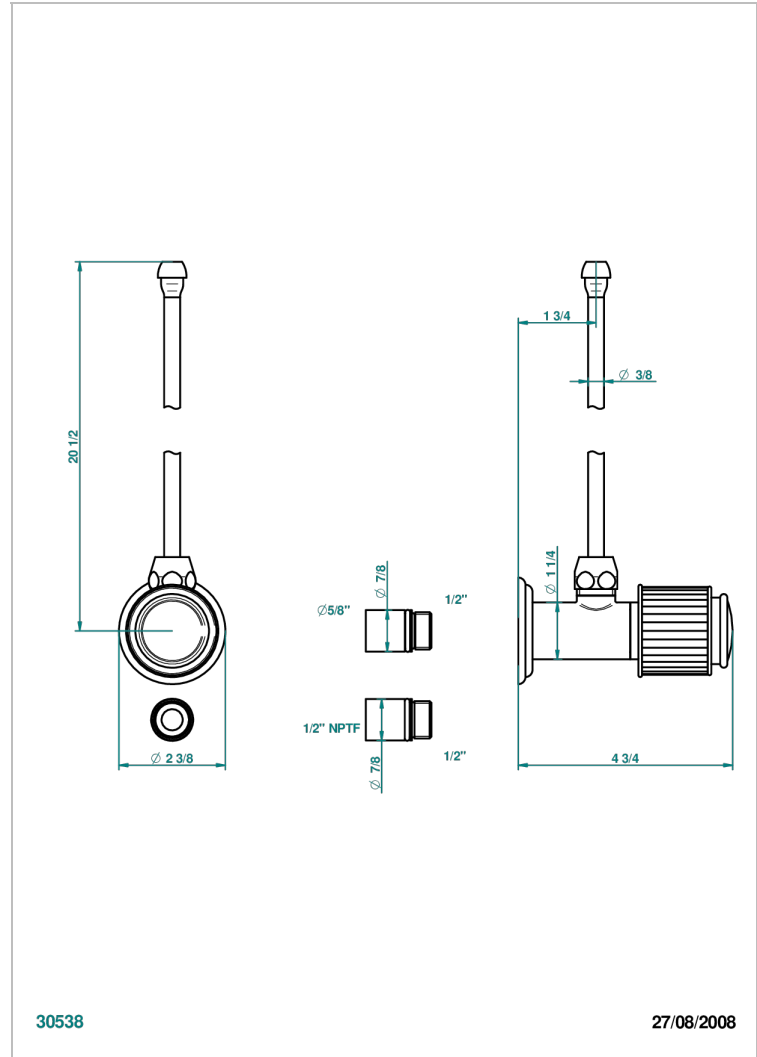

# JAIPUR BLACK ONYX

A9C-181/SLA

Angle supply valve with 3/8" adaptor set

## CHARACTERISTIC

- Jaipur black Onyx
- Angle supply valve with 3/8" adaptor set