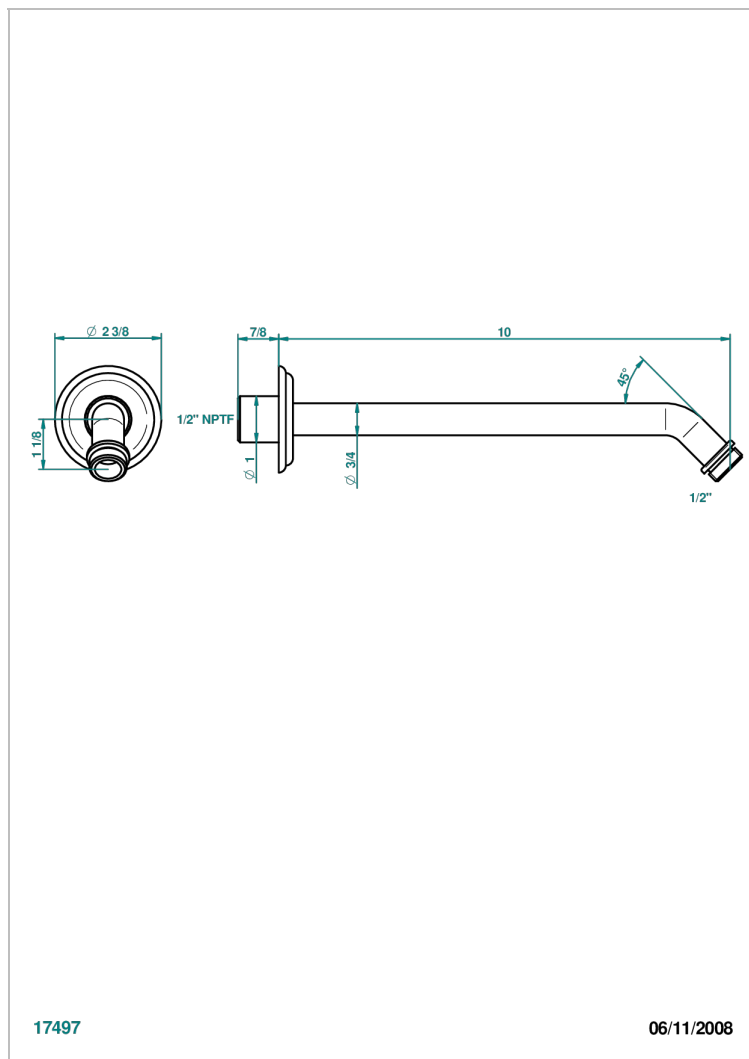

JAIPUR SATINY CRYSTAL

A9B-84/US

Horizontal shower arm, 45°, lg: 10"

THG[®]
PARIS

CHARACTERISTIC

- Jaipur satiny crystal
- Horizontal shower arm, 45°, lg: 10"

AVAILABLE FINITIONS

Black nickel - D24