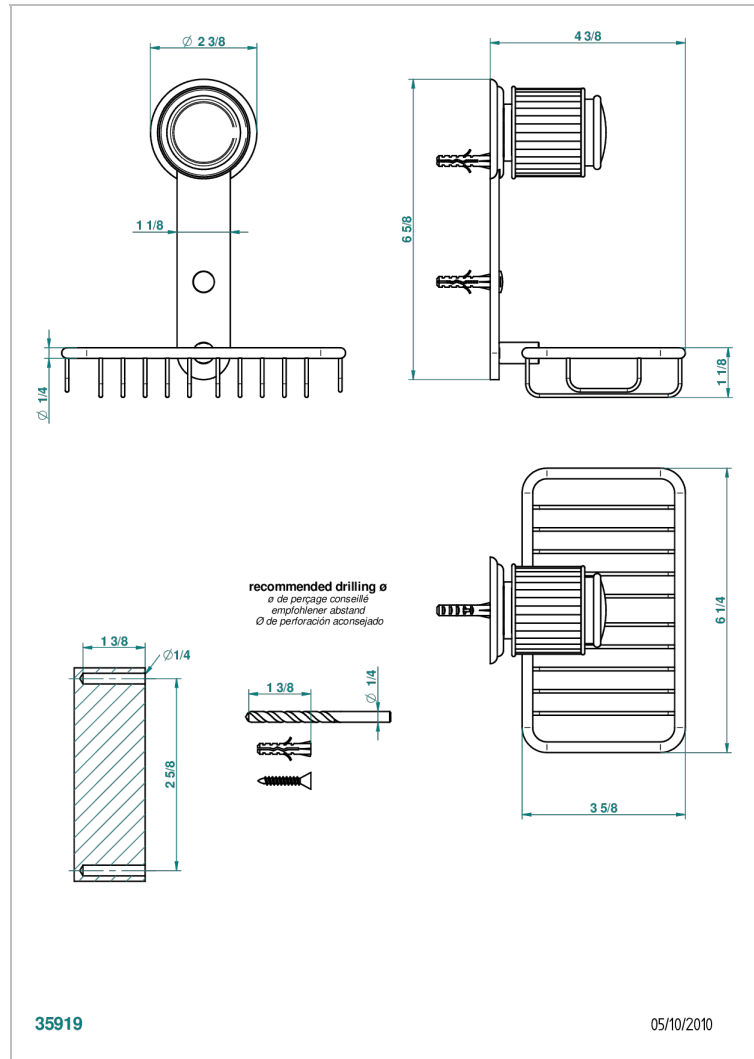

JAIPUR SATINY CRYSTAL

A9B-620

Soap basket, wall mounted 6"1/4 x 3"5/8

CHARACTERISTIC

- Jaipur satiny crystal
- Soap basket, wall mounted 6"1/4 x 3"5/8

AVAILABLE FINITIONS

Black nickel - D24
 Blush PVD - H62
 Brass color PVD - H49
 Brown bronze color PVD - F33
 Chrome polished - A02
 Chrome polished / gold polished - G02

Matt gold color PVD - H53
 Matt graphite PVD - H65
 Matt nickel (American satin) - C01
 Matt nickel color PVD - H56
 Nickel antique / Sovereign - H28
 Nickel color PVD - H55

Nickel polished - B01
 Rose Gold - F27
 Satin chrome - C03
 Silver polished, antique - H03
 Silver rhodium - F18
 Soft gold - F30