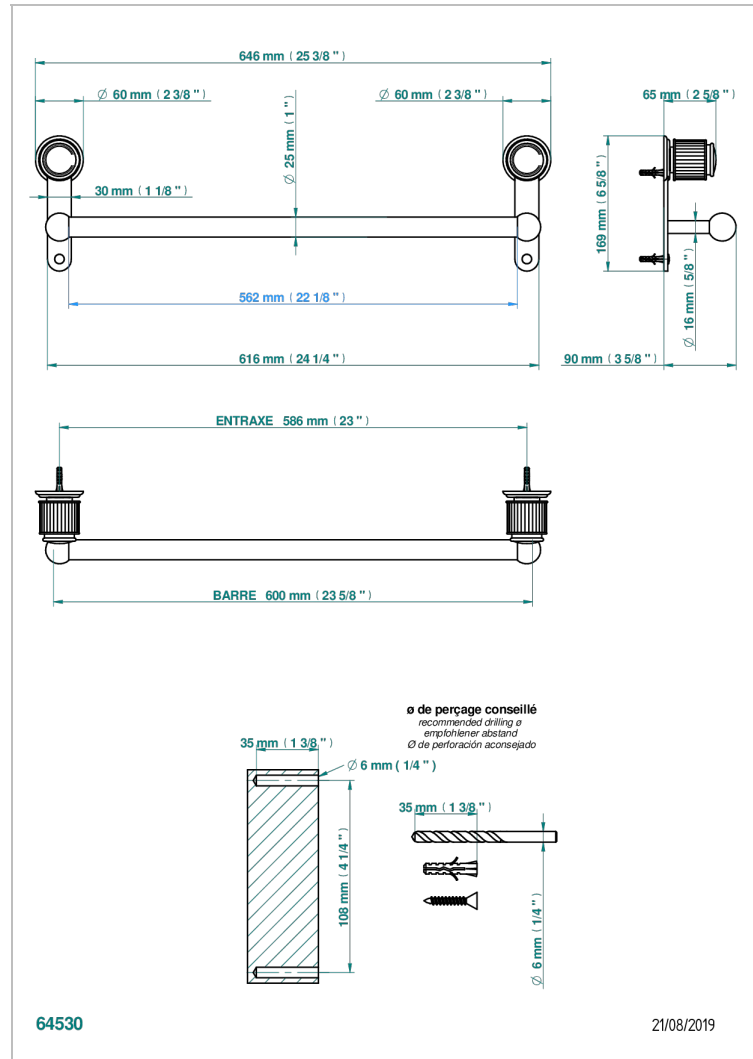

# JAIPUR SATINY CRYSTAL

A9B-526/60

Towel bar, 24" long

## CHARACTERISTIC

- Jaipur satiny crystal
- Towel bar, 24" long