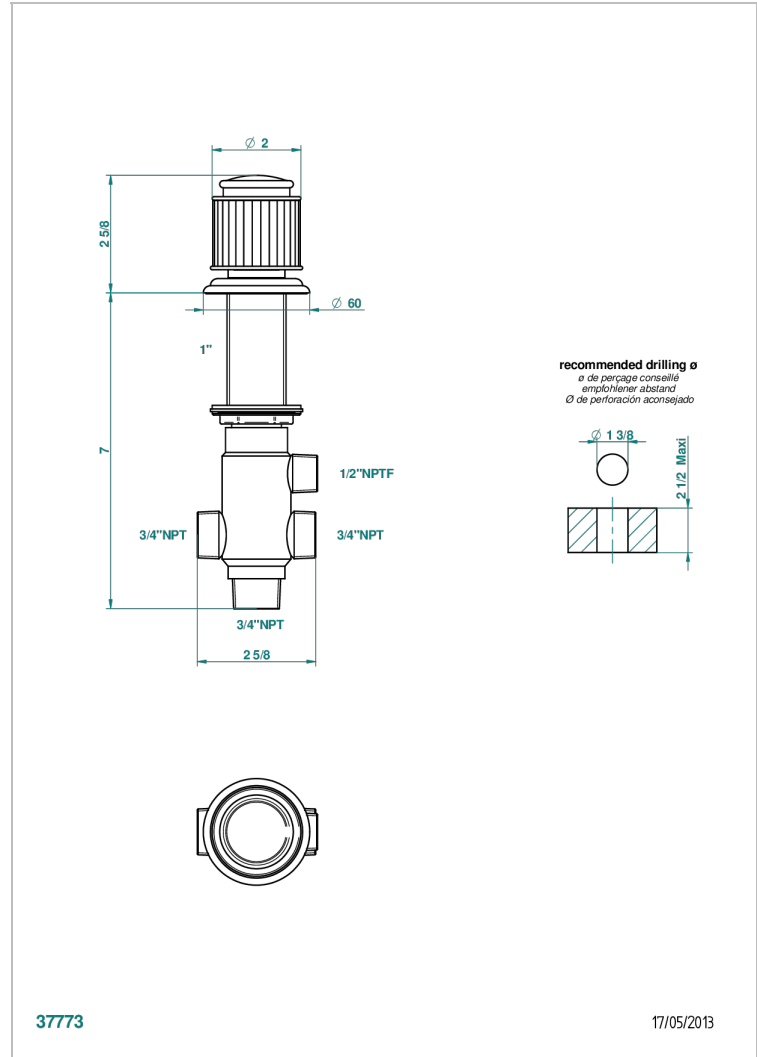

JAIPUR SATINY CRYSTAL

A9B-504VGUS

2-function deck diverter with trim

CHARACTERISTIC

- Jaipur satiny crystal
- 2-function deck diverter with trim

AVAILABLE FINITIONS

Black nickel - D24
Blush PVD - H62
Brass color PVD - H49
Brown bronze color PVD - F33
Chrome polished - A02
Chrome polished / gold polished - G02