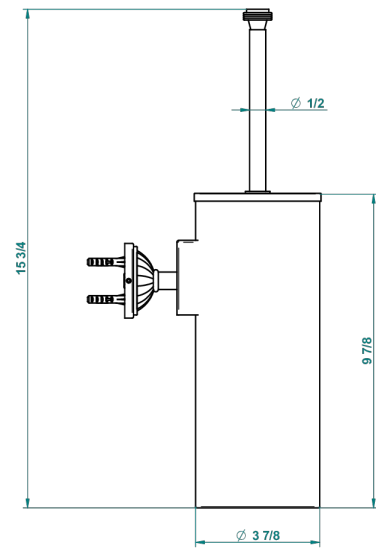

JAIPUR SATINY CRYSTAL

A9B-4720C

Metal toilet brush holder with brush with cover wall mounted

33878

27/10/2015

CHARACTERISTIC

- Jaipur satiny crystal
- Metal toilet brush holder with brush with cover wall mounted

AVAILABLE FINITIONS

Black nickel - D24

Blush PVD - H62

Brass color PVD - H49

Brown bronze color PVD - F33

Chrome polished - A02

Chrome polished / gold polished - G02

Copper antique matt, coated - H07

Gold color PVD - H52

Gold mat - F07

Gold polished - F01

Gold satiny - F03

Graphite PVD - H64

Light coated bronze - D01

Matt Umber PVD - H67

Matt blush PVD - H60

Matt brass color PVD - H50

Matt brown bronze color PVD - F34

Matt chrome (American satin) - C02

Matt gold color PVD - H53

Matt graphite PVD - H65

Matt nickel (American satin) - C01

Matt nickel color PVD - H56

Nickel antique / Sovereign - H28

Nickel color PVD - H55

Nickel polished - B01

Rose Gold - F27

Satin chrome - C03

Silver polished, antique - H03

Silver rhodium - F18

Soft gold - F30