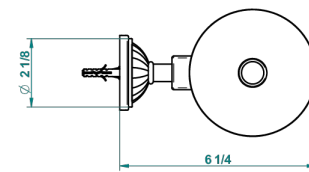

JAIPUR SATINY CRYSTAL

A9B-4720C

Metal toilet brush holder with brush with cover wall mounted

33878

27/10/2015

CHARACTERISTIC

- Jaipur satiny crystal
- Metal toilet brush holder with brush with cover wall mounted

AVAILABLE FINITIONS

Black nickel - D24

Blush PVD - H62

Brass color PVD - H49

Brown bronze color PVD - F33

Chrome polished - A02

Chrome polished / gold polished - G02

Copper antique matt, coated - H07

Gold color PVD - H52

Gold mat - F07

Gold polished - F01

Gold satiny - F03

Graphite PVD - H64

Light coated bronze - D01

Matt Umber PVD - H67

Matt blush PVD - H60

Matt brass color PVD - H50

Matt brown bronze color PVD - F34

Matt chrome (American satin) - C02

Matt gold color PVD - H53

Matt graphite PVD - H65

Matt nickel (American satin) - C01

Matt nickel color PVD - H56

Nickel antique / Sovereign - H28

Nickel color PVD - H55

Nickel polished - B01

Rose Gold - F27

Satin chrome - C03

Silver polished, antique - H03

Silver rhodium - F18

Soft gold - F30