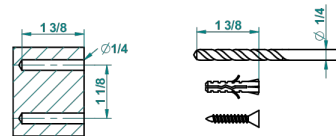

JAIPUR SATINY CRYSTAL

A9B-4720C

Metal toilet brush holder with brush with cover wall mounted

33878

27/10/2015

CHARACTERISTIC

- Jaipur satiny crystal
- Metal toilet brush holder with brush with cover wall mounted

AVAILABLE FINITIONS

Black nickel - D24

Blush PVD - H62

Brass color PVD - H49

Brown bronze color PVD - F33

Chrome polished - A02

Chrome polished / gold polished - G02

Copper antique matt, coated - H07

Gold color PVD - H52

Gold mat - F07

Gold polished - F01

Gold satiny - F03

Graphite PVD - H64

Light coated bronze - D01

Matt Umber PVD - H67

Matt blush PVD - H60

Matt brass color PVD - H50

Matt brown bronze color PVD - F34

Matt chrome (American satin) - C02

Matt gold color PVD - H53

Matt graphite PVD - H65

Matt nickel (American satin) - C01

Matt nickel color PVD - H56

Nickel antique / Sovereign - H28

Nickel color PVD - H55

Nickel polished - B01

Rose Gold - F27

Satin chrome - C03

Silver polished, antique - H03

Silver rhodium - F18

Soft gold - F30