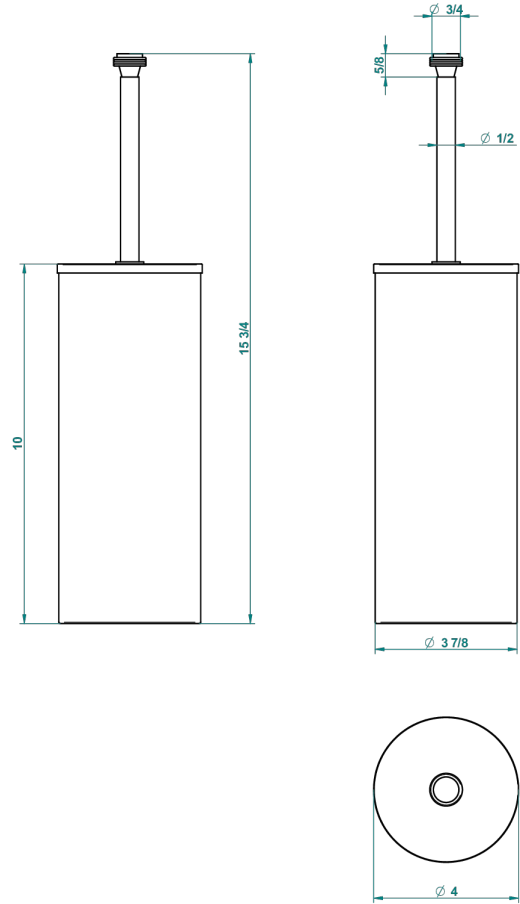

JAIPUR SATINY CRYSTAL

A9B-4700C

Metal toilet brush holder with brush with cover floor mounted

23489

01/12/2015

CHARACTERISTIC

- Jaipur satiny crystal
- Metal toilet brush holder with brush with cover floor mounted