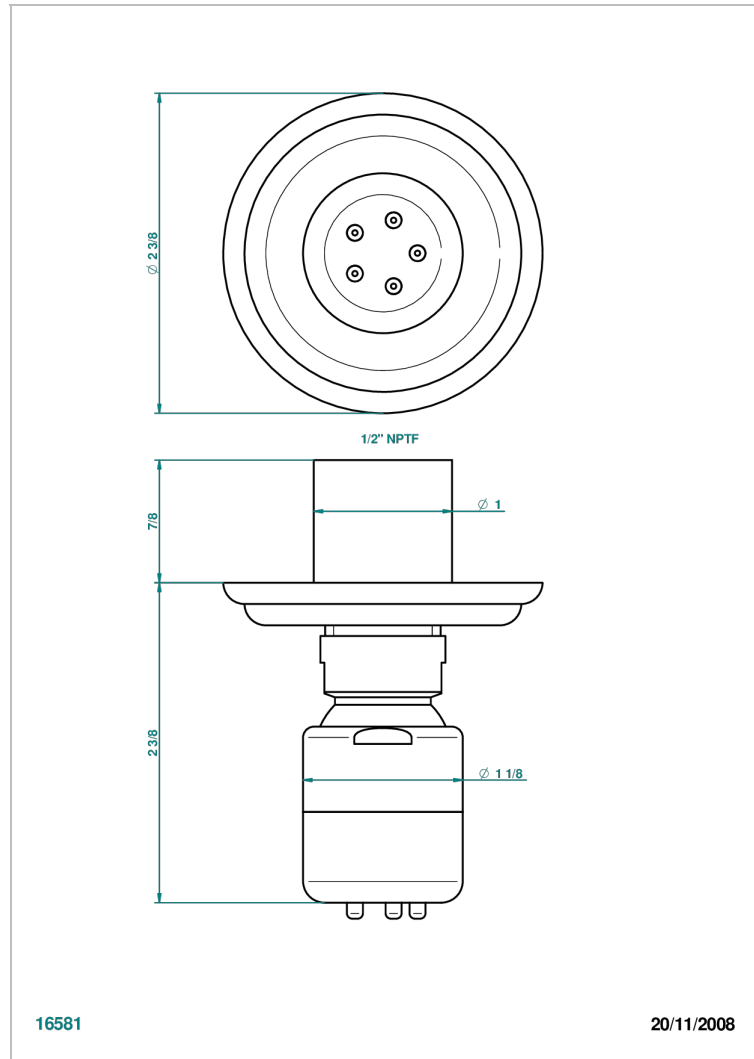

JAIPUR SATINY CRYSTAL

A9B-290/BUS

Body spray 1/2" with Easyclean system

16581

20/11/2008

CHARACTERISTIC

- Jaipur satiny crystal
- Body spray 1/2" with Easyclean system

AVAILABLE FINITIONS