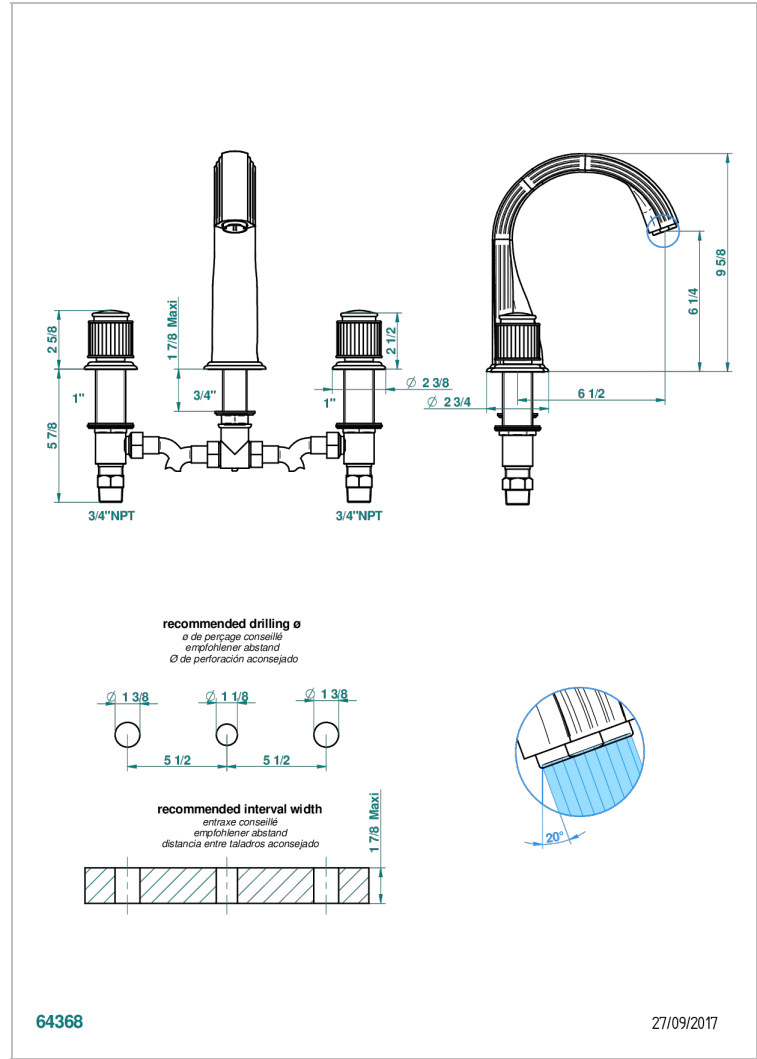

JAIPUR SATINY CRYSTAL

A9B-25SGUS

Roman tub set with 3/4" valves

CHARACTERISTIC

- Jaipur satiny crystal
- Roman tub set with 3/4" valves

AVAILABLE FINITIONS

Black nickel - D24
 Blush PVD - H62
 Brass color PVD - H49
 Brown bronze color PVD - F33
 Chrome polished - A02
 Chrome polished / gold polished - G02