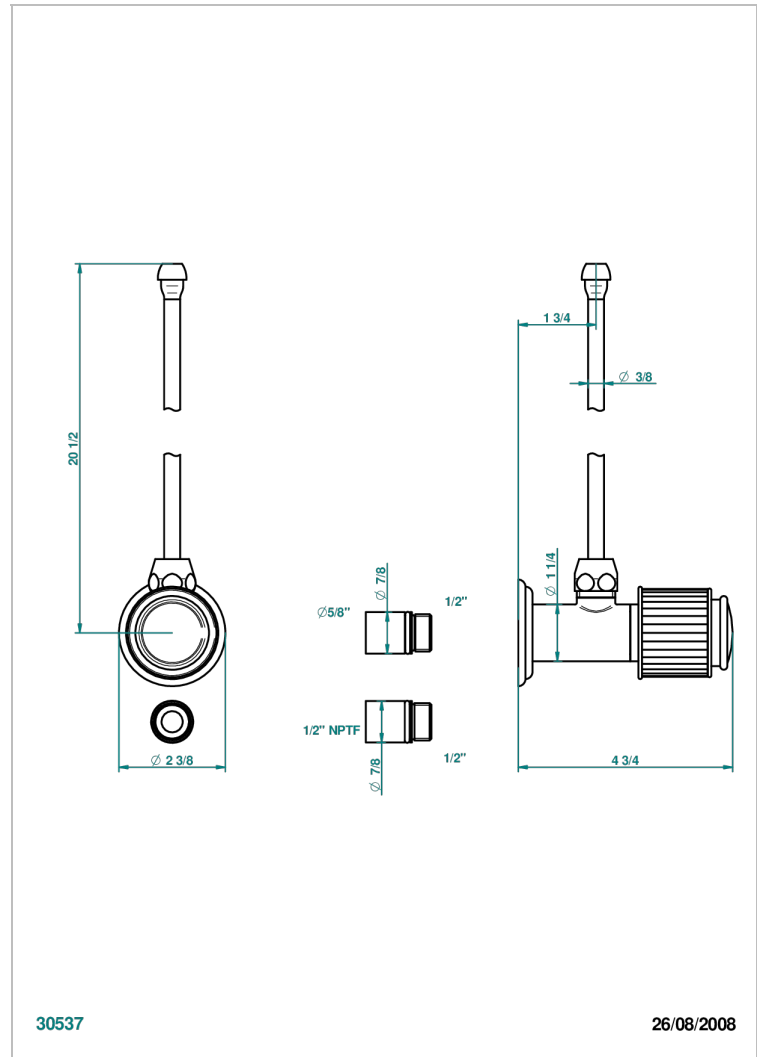

JAIPUR SATINY CRYSTAL

A9B-181/SLA

Angle supply valve with 3/8" adaptor set

CHARACTERISTIC

- Jaipur satiny crystal
- Angle supply valve with 3/8" adaptor set

AVAILABLE FINITIONS

Black nickel - D24
Blush PVD - H62
Brass color PVD - H49
Brown bronze color PVD - F33
Chrome polished - A02
Chrome polished / gold polished - G02

Matt gold color PVD - H53
Matt graphite PVD - H65
Matt nickel (American satin) - C01
Matt nickel color PVD - H56
Nickel antique / Sovereign - H28
Nickel color PVD - H55

Nickel polished - B01
Rose Gold - F27
Satin chrome - C03
Silver polished, antique - H03
Silver rhodium - F18
Soft gold - F30