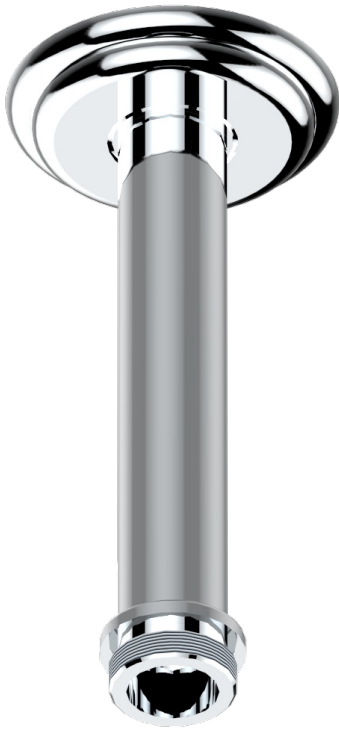

VOGUE LAPIS LAZULI

A8S-82V/US

Vertical shower arm ceiling mounted 1/2" connection

THG[®]
PARIS

17502

18/11/2008

CHARACTERISTIC

- Vogue Lapis Lazuli
- Vertical shower arm ceiling mounted 1/2" connection

AVAILABLE FINITIONS

Black nickel - D24

Blush PVD - H62

Brass color PVD - H49

Brown bronze color PVD - F33

Chrome polished - A02

Chrome polished / gold polished - G02

Copper antique matt, coated - H07

Gold color PVD - H52

Gold mat - F07

Gold polished - F01

Gold satiney - F03

Graphite PVD - H64

Light coated bronze - D01

Matt Umber PVD - H67

Matt blush PVD - H60

Nickel antique / Sovereign - H28

Nickel color PVD - H55

Nickel polished - B01

Rose Gold - F27

Satin chrome - C03

Silver polished, antique - H03

Silver rhodium - F18

Soft gold - F30