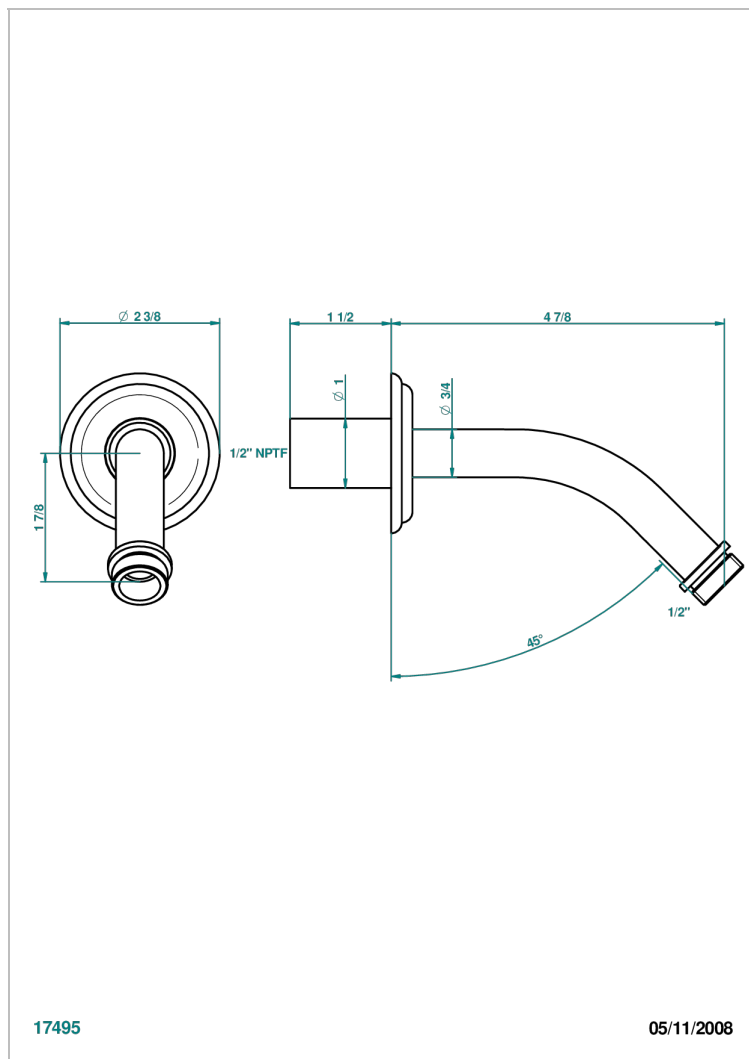

VOGUE LAPIS LAZULI

A8S-82/US

Horizontal shower arm, 45°, lg: 4" 3/4

THG[®]
PARIS

17495

05/11/2008

CHARACTERISTIC

- Vogue Lapis Lazuli
- Horizontal shower arm, 45°, lg: 4" 3/4