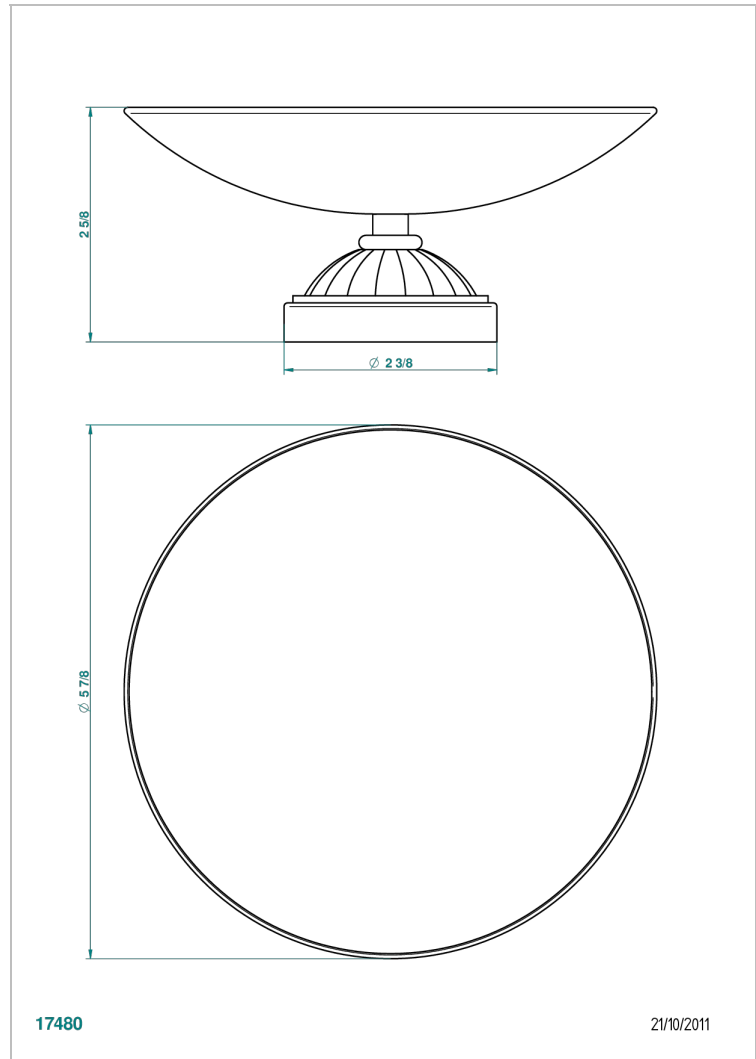

VOGUE LAPIS LAZULI

A8S-544GM

Soap dish, freestanding , 6" diameter

THG[®]
PARIS

CHARACTERISTIC

- Vogue Lapis Lazuli
- Soap dish, freestanding , 6" diameter

AVAILABLE FINITIONS

Black nickel - D24