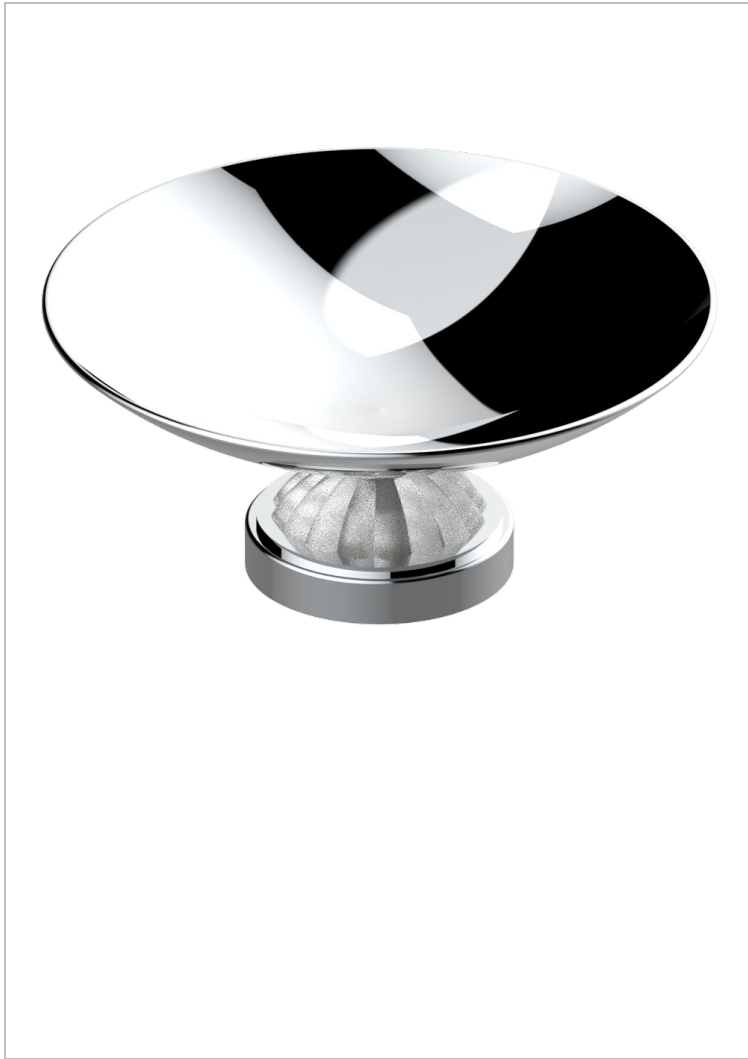

VOGUE LAPIS LAZULI

A8S-544GM

Soap dish, freestanding , 6" diameter

THG[®]
PARIS

CHARACTERISTIC

- Vogue Lapis Lazuli
- Soap dish, freestanding , 6" diameter

AVAILABLE FINITIONS

Black nickel - D24

Blush PVD - H62

Brass color PVD - H49

Brown bronze color PVD - F33

Chrome polished - A02

Chrome polished / gold polished - G02

Copper antique matt, coated - H07

Gold color PVD - H52

Gold mat - F07

Gold polished - F01

Gold satiney - F03

Graphite PVD - H64

Light coated bronze - D01

Matt Umber PVD - H67

Matt blush PVD - H60

Matt brass color PVD - H50

Matt brown bronze color PVD - F34

Matt chrome (American satin) - C02

Matt gold color PVD - H53

Matt graphite PVD - H65

Matt nickel (American satin) - C01

Matt nickel color PVD - H56

Nickel antique / Sovereign - H28

Nickel color PVD - H55

Nickel polished - B01