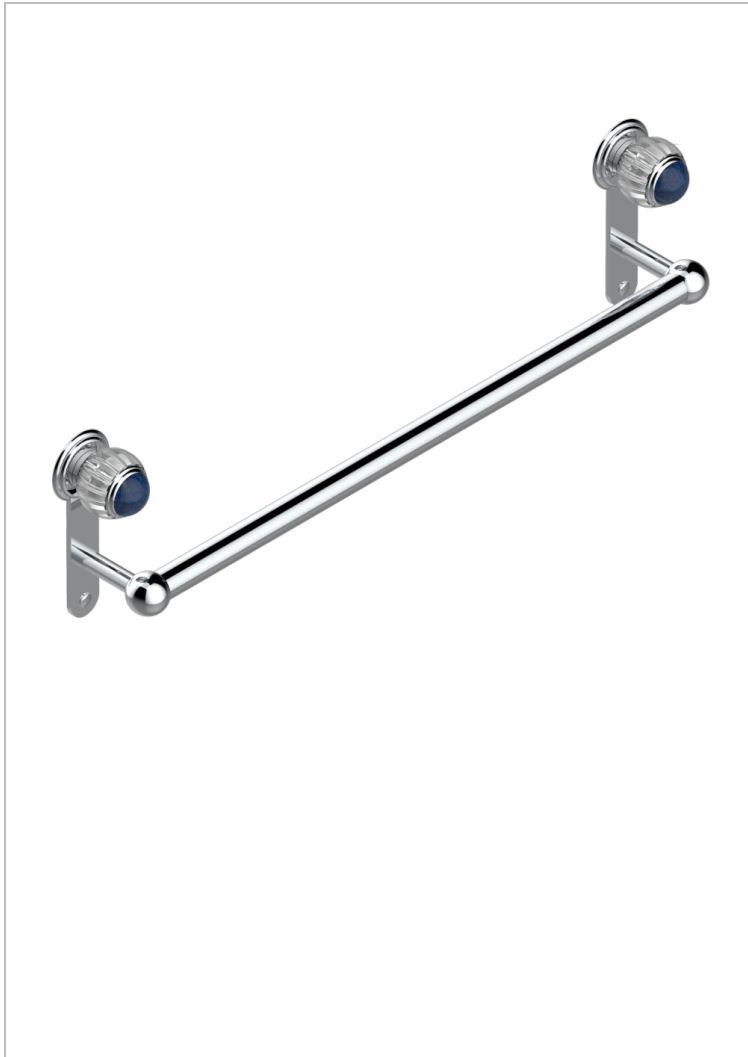

# VOGUE LAPIS LAZULI

A8S-526/60

Towel bar, 24" long

## CHARACTERISTIC

- Vogue Lapis Lazuli
- Towel bar, 24" long

## AVAILABLE FINITIONS

Black nickel - D24

Blush PVD - H62

Brass color PVD - H49

Brown bronze color PVD - F33

Chrome polished - A02

Chrome polished / gold polished - G02

Copper antique matt, coated - H07

Nickel antique / Sovereign - H28

Nickel color PVD - H55

Nickel polished - B01

Rose Gold - F27

Satin chrome - C03

Silver polished, antique - H03

Silver rhodium - F18

Soft gold - F30