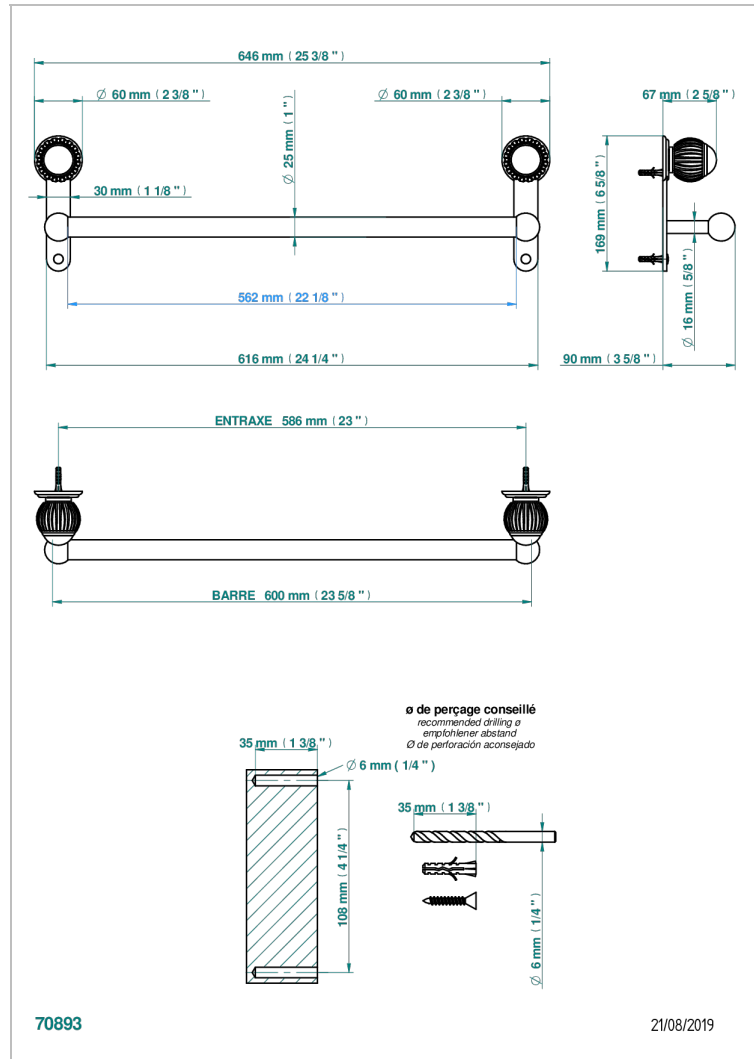

# VOGUE LAPIS LAZULI

A8S-526/60

Towel bar, 24" long

## CHARACTERISTIC

- Vogue Lapis Lazuli
- Towel bar, 24" long