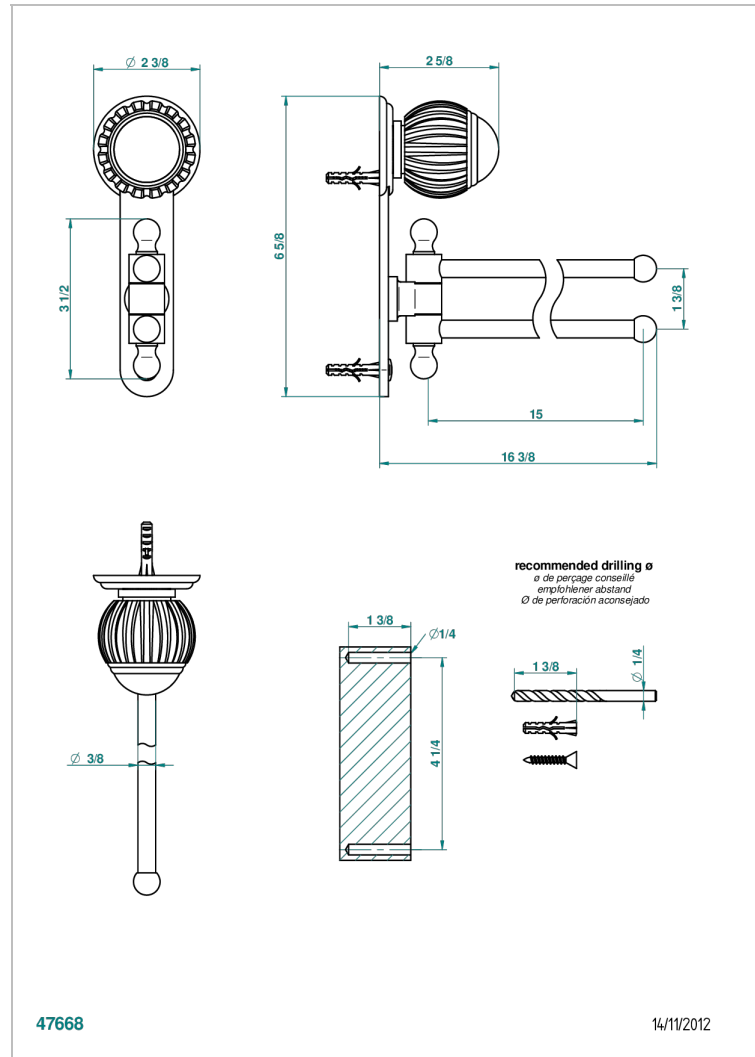

VOGUE LAPIS LAZULI

A8S-522

Towel bar 15 3/4" long, double swivel

CHARACTERISTIC

- Vogue Lapis Lazuli
- Towel bar 15 3/4" long, double swivel

AVAILABLE FINITIONS

Black nickel - D24

Blush PVD - H62