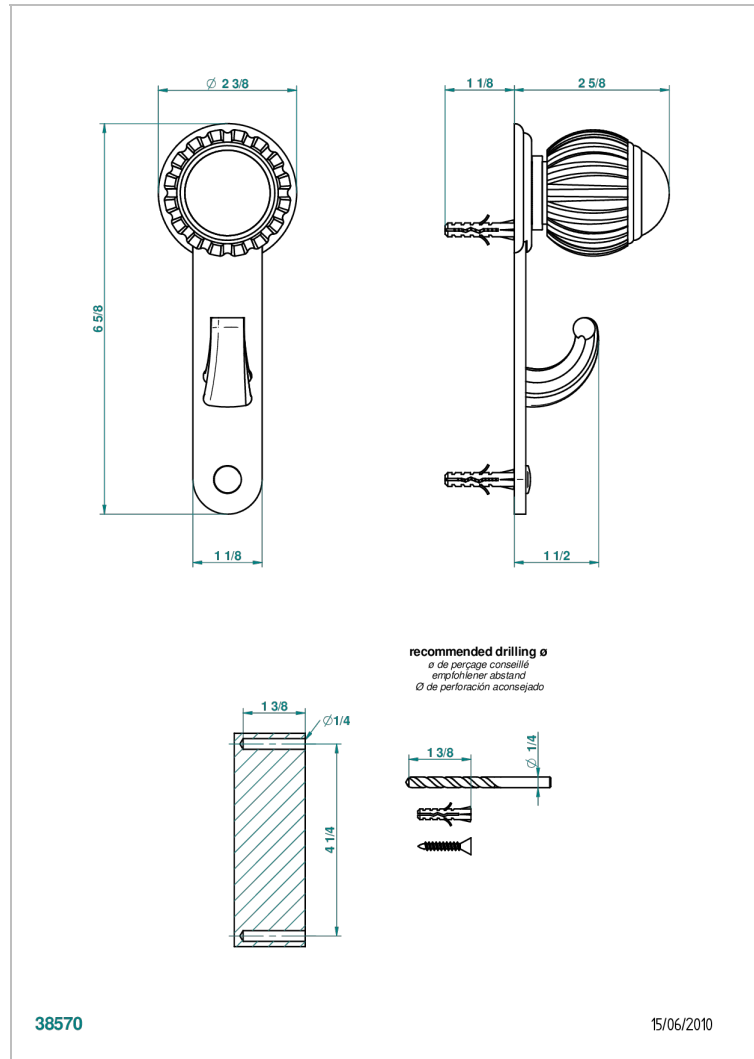

# VOGUE LAPIS LAZULI

A8S-508

Robe hook single small

38570

15/06/2010

## CHARACTERISTIC

- Vogue Lapis Lazuli
- Robe hook single small