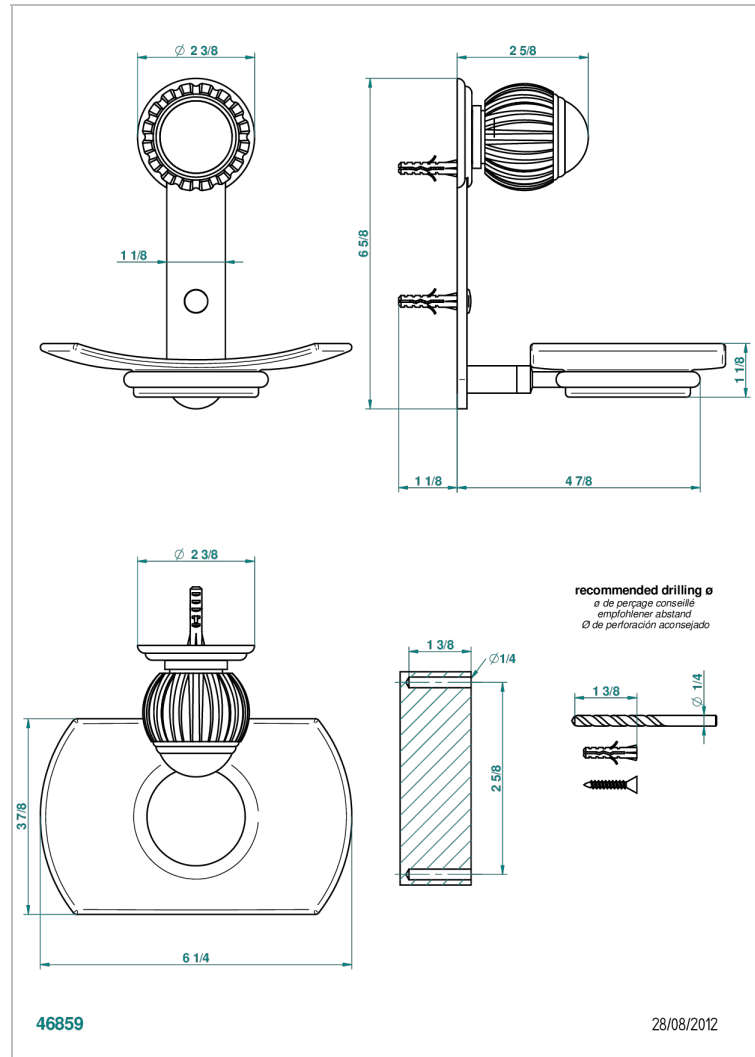

VOGUE LAPIS LAZULI

A8S-500

Glass soap dish, wall mounted

CHARACTERISTIC

- Vogue Lapis Lazuli
- Glass soap dish, wall mounted

AVAILABLE FINITIONS

Black nickel - D24
 Blush PVD - H62
 Brass color PVD - H49
 Brown bronze color PVD - F33
 Chrome polished - A02
 Chrome polished / gold polished - G02

Matt gold color PVD - H53
 Matt graphite PVD - H65
 Matt nickel (American satin) - C01
 Matt nickel color PVD - H56
 Nickel antique / Sovereign - H28
 Nickel color PVD - H55

Nickel polished - B01
 Rose Gold - F27
 Satin chrome - C03
 Silver polished, antique - H03
 Silver rhodium - F18
 Soft gold - F30