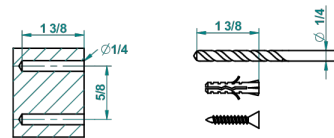

VOGUE LAPIS LAZULI

A8S-4720C

Metal toilet brush holder with brush with cover wall mounted

THG®
PARIS

18317

30/10/2015

CHARACTERISTIC

- Vogue Lapis Lazuli
- Metal toilet brush holder with brush with cover wall mounted

AVAILABLE FINITIONS

Black nickel - D24

Blush PVD - H62

Brass color PVD - H49

Brown bronze color PVD - F33

Chrome polished - A02

Chrome polished / gold polished - G02

Copper antique matt, coated - H07

Gold color PVD - H52

Gold mat - F07

Gold polished - F01

Gold satiney - F03

Graphite PVD - H64

Light coated bronze - D01

Matt Umber PVD - H67

Matt blush PVD - H60

Matt brass color PVD - H50

Matt brown bronze color PVD - F34

Matt chrome (American satin) - C02

Matt gold color PVD - H53

Matt graphite PVD - H65

Matt nickel (American satin) - C01

Matt nickel color PVD - H56

Nickel antique / Sovereign - H28

Nickel color PVD - H55

Nickel polished - B01

Rose Gold - F27

Satin chrome - C03

Silver polished, antique - H03

Silver rhodium - F18

Soft gold - F30