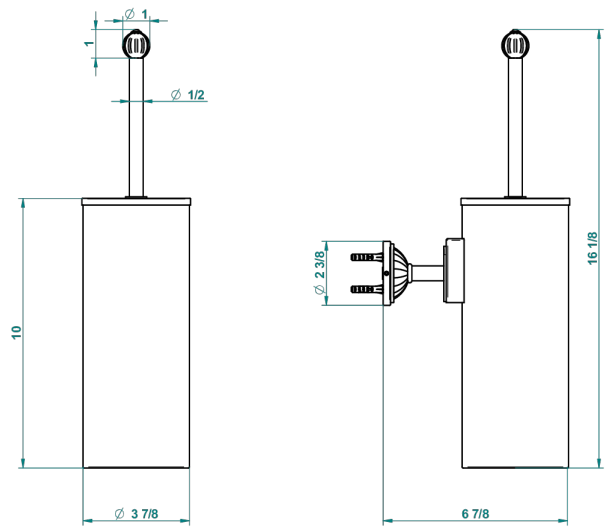

VOGUE LAPIS LAZULI

A8S-4720C

Metal toilet brush holder with brush with cover wall mounted

THG®
PARIS

18317

30/10/2015

CHARACTERISTIC

- Vogue Lapis Lazuli
- Metal toilet brush holder with brush with cover wall mounted

AVAILABLE FINITIONS

Black nickel - D24

Blush PVD - H62

Brass color PVD - H49

Brown bronze color PVD - F33

Chrome polished - A02

Chrome polished / gold polished - G02

Copper antique matt, coated - H07

Gold color PVD - H52

Gold mat - F07

Gold polished - F01

Gold satiney - F03

Graphite PVD - H64

Light coated bronze - D01

Matt Umber PVD - H67

Matt blush PVD - H60

Matt brass color PVD - H50

Matt brown bronze color PVD - F34

Matt chrome (American satin) - C02

Matt gold color PVD - H53

Matt graphite PVD - H65

Matt nickel (American satin) - C01

Matt nickel color PVD - H56

Nickel antique / Sovereign - H28

Nickel color PVD - H55

Nickel polished - B01

Rose Gold - F27

Satin chrome - C03

Silver polished, antique - H03

Silver rhodium - F18

Soft gold - F30