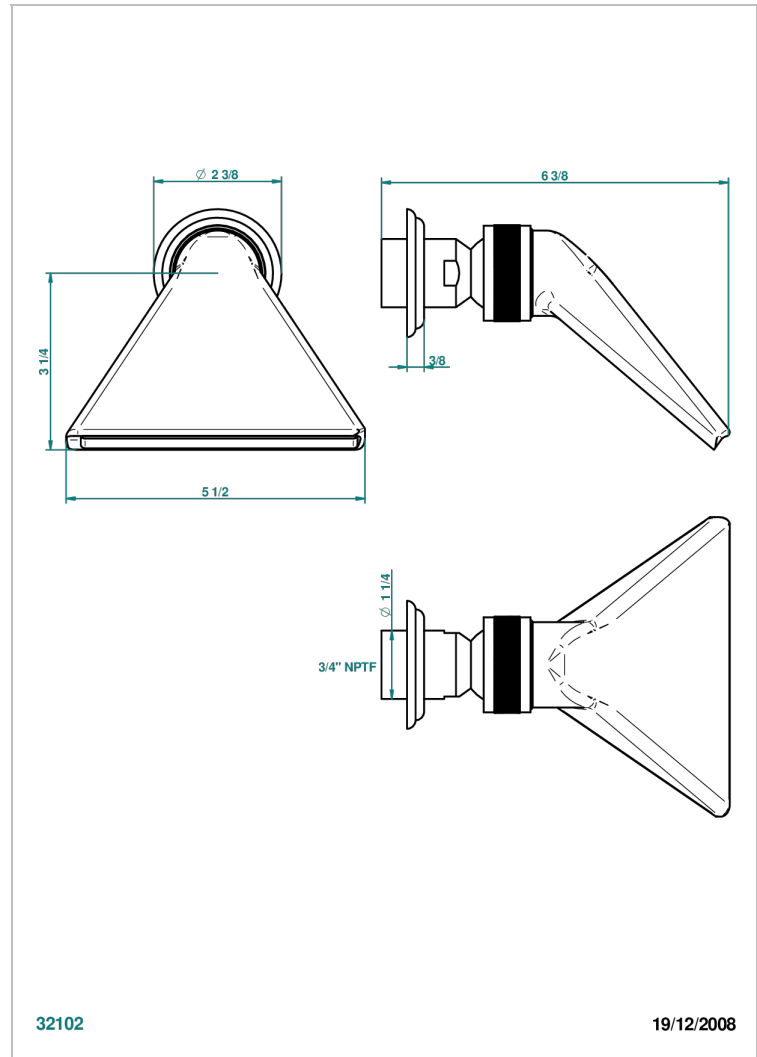

VOGUE LAPIS LAZULI

A8S-3640/US

Shower head, cast deluge with 3/4" connection

THG[®]
PARIS

CHARACTERISTIC

- Vogue Lapis Lazuli
- Shower head, cast deluge with 3/4" connection

AVAILABLE FINITIONS

Black nickel - D24
Blush PVD - H62
Brass color PVD - H49
Brown bronze color PVD - F33
Chrome polished - A02
Chrome polished / gold polished - G02