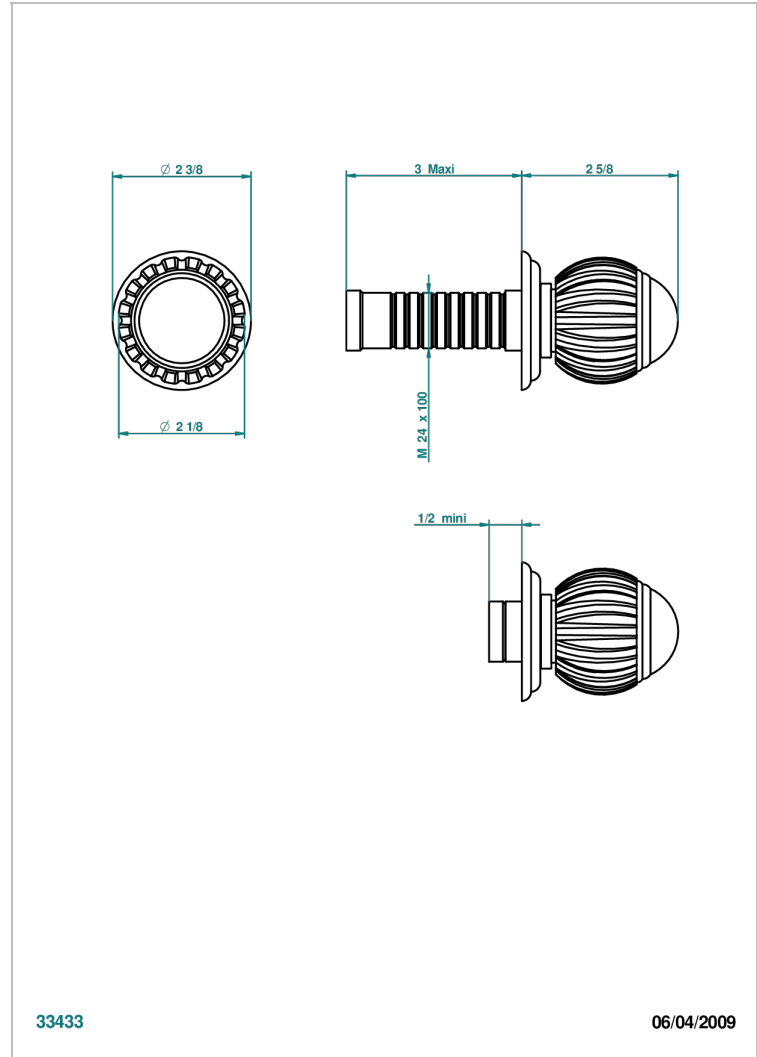

VOGUE LAPIS LAZULI

A8S-30B

Wall volume control 30 & 32 trim

THG[®]
PARIS

33433

06/04/2009

CHARACTERISTIC

- Vogue Lapis Lazuli
- Wall volume control 30 & 32 trim

RELATED SKU'S

- Ref. G00-32CUSA 3/4" Volume control wall valve with ceramic cartridge
- Ref. G00-32HUSA 3/4" Volume control wall valve with ceramic cartridge counterclockwise
- Ref. G00-30CUSA 1/2" volume control wall valve with ceramic cartridge
- Ref. G00-30HUSA 1/2" Volume control wall valve with ceramic cartridge counterclockwise

Nickel antique / Sovereign - H28

Nickel color PVD - H55

Nickel polished - B01

Rose Gold - F27

Satin chrome - C03

Silver polished, antique - H03

Silver rhodium - F18

Soft gold - F30