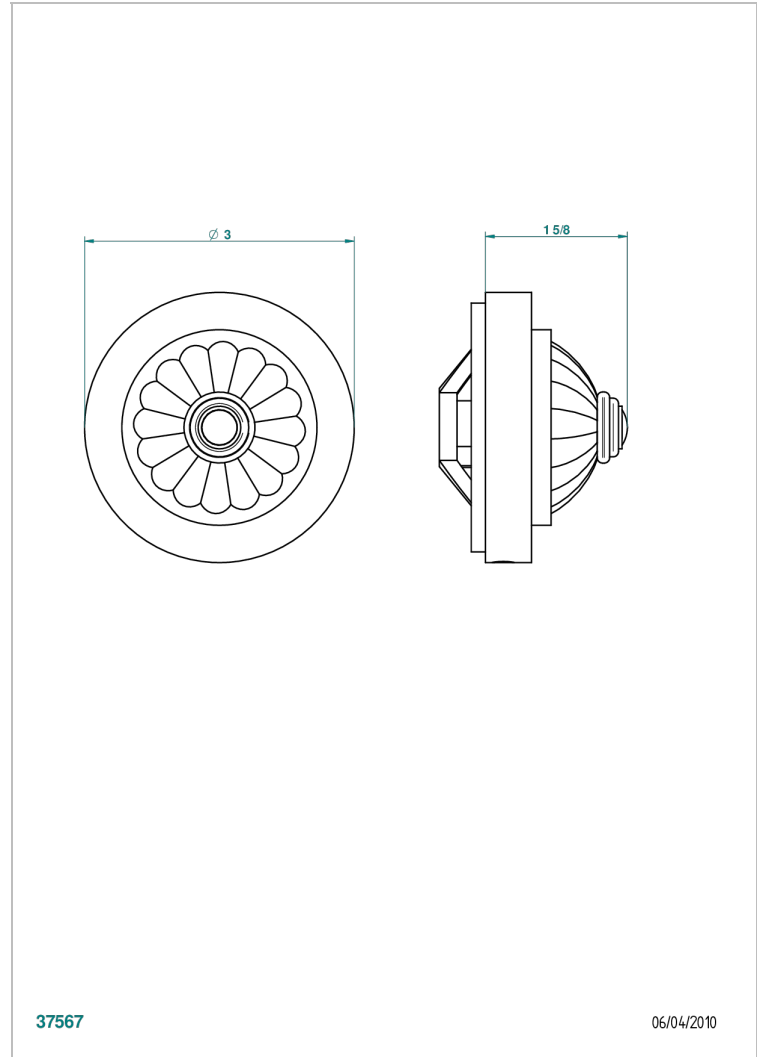

VOGUE LAPIS LAZULI

A8S-301GEBUS

Control knob for Geberit waste overflow

THG[®]
PARIS

37567

06/04/2010

CHARACTERISTIC

- Vogue Lapis Lazuli
- Control knob for Geberit waste overflow