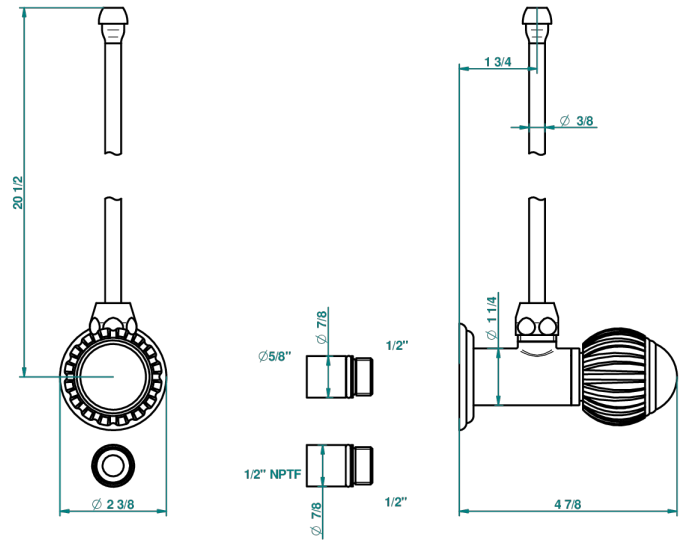

VOGUE LAPIS LAZULI

A8S-181/SLA

Angle supply valve with 3/8" adaptor set

34906

22/07/2009

CHARACTERISTIC

- Vogue Lapis Lazuli
- Angle supply valve with 3/8" adaptor set

AVAILABLE FINITIONS