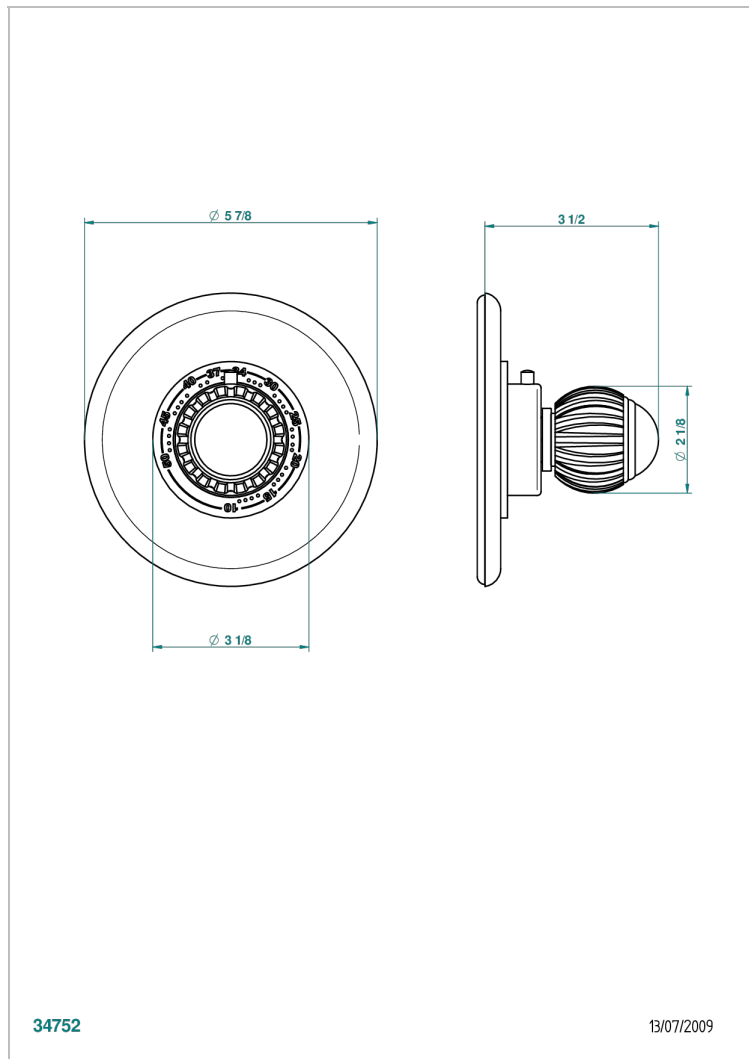

# VOGUE LAPIS LAZULI

A8S-15EN16EM

Trim plate and handle for eurotherm valve 8200/us & 8300/us

THG<sup>®</sup>  
PARIS

## CHARACTERISTIC

- Vogue Lapis Lazuli
- Trim plate and handle for eurotherm valve 8200/us & 8300/us