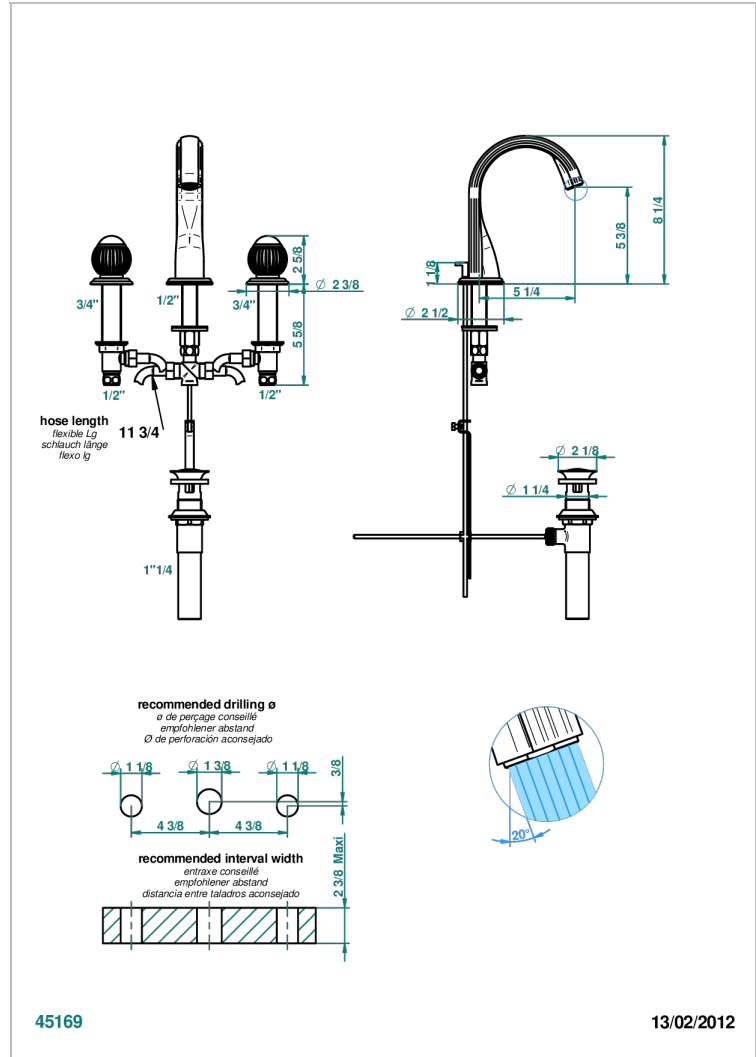

VOGUE LAPIS LAZULI

A8S-151M/US

Widespread lavatory set with drain for 1 1/4" + countertop

CHARACTERISTIC

- Vogue Lapis Lazuli
- Widespread lavatory set with drain for 1 1/4" + countertop

TECHNICAL SPECS

- Recommandé : 3 bars (max. 5 bars) - Advised : 43,5 psi (max. 72 psi)
- 5,7 l/min à 3 bars (1.5 gpm at 43.5 psi)
- 1.2 gpm on demand in accordance with California's rules

AVAILABLE FINITIONS

Black nickel - D24
Blush PVD - H62
Brass color PVD - H49
Brown bronze color PVD - F33
Chrome polished - A02
Chrome polished / gold polished - G02

Copper antique matt, coated - H07
Gold color PVD - H52
Gold mat - F07
Gold polished - F01
Gold satiney - F03
Graphite PVD - H64