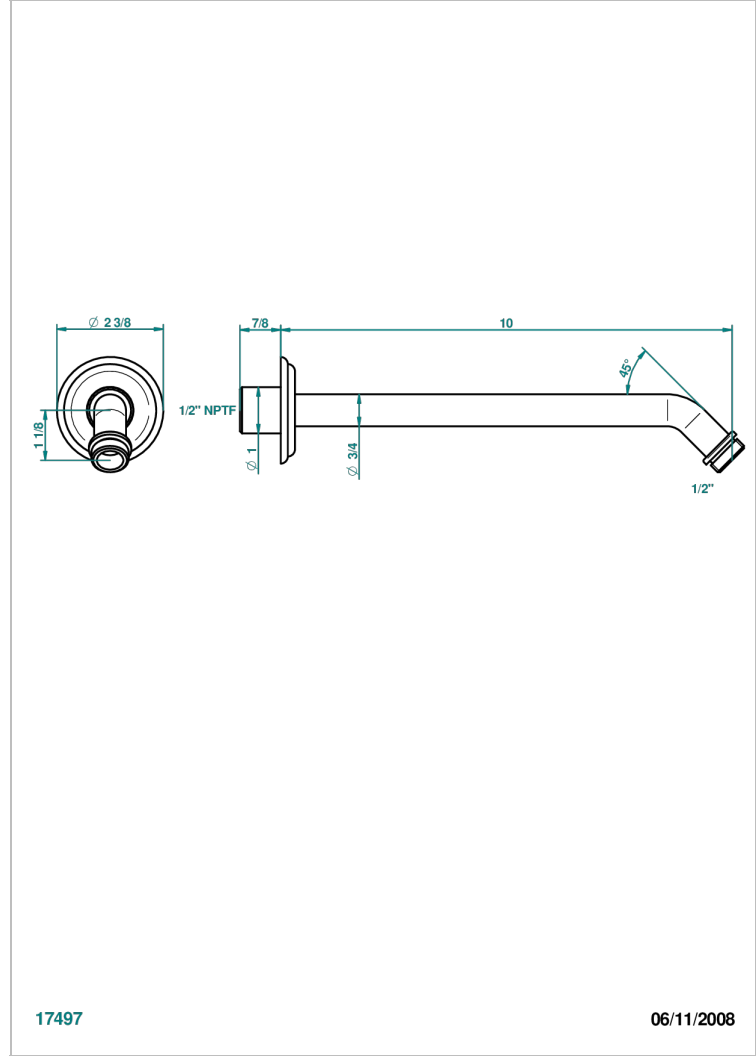

VOGUE TIGER EYE

A8R-84/US

Horizontal shower arm, 45°, lg: 10"

THG[®]
PARIS

17497

06/11/2008

CHARACTERISTIC

- Vogue Tiger Eye
- Horizontal shower arm, 45°, lg: 10"