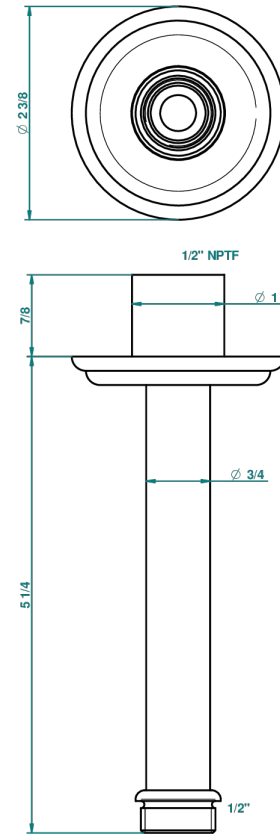

VOGUE TIGER EYE

A8R-82V/US

Vertical shower arm ceiling mounted 1/2" connection

THG[®]
PARIS

17502

18/11/2008

CHARACTERISTIC

- Vogue Tiger Eye
- Vertical shower arm ceiling mounted 1/2" connection

AVAILABLE FINITIONS

Black nickel - D24

Blush PVD - H62

Brass color PVD - H49

Brown bronze color PVD - F33

Chrome polished - A02

Chrome polished / gold polished - G02

Copper antique matt, coated - H07

Gold color PVD - H52

Gold mat - F07

Gold polished - F01

Gold satiney - F03

Graphite PVD - H64

Light coated bronze - D01

Matt Umber PVD - H67

Matt blush PVD - H60

Nickel antique / Sovereign - H28

Nickel color PVD - H55

Nickel polished - B01

Rose Gold - F27

Satin chrome - C03

Silver polished, antique - H03

Silver rhodium - F18

Soft gold - F30