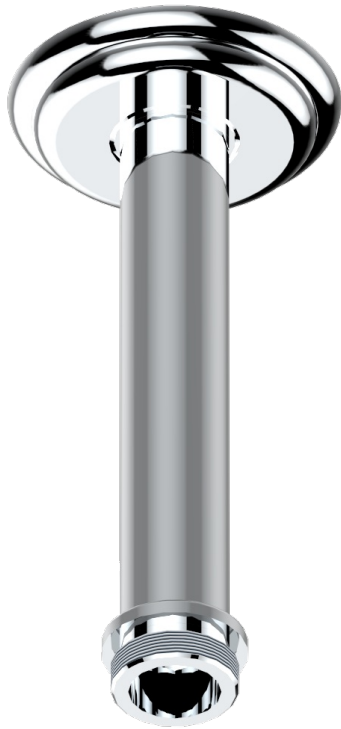

VOGUE TIGER EYE

A8R-82V/US

Vertical shower arm ceiling mounted 1/2" connection

THG[®]
PARIS

17502

18/11/2008

CHARACTERISTIC

- Vogue Tiger Eye
- Vertical shower arm ceiling mounted 1/2" connection

AVAILABLE FINITIONS

Black nickel - D24

Blush PVD - H62

Brass color PVD - H49

Brown bronze color PVD - F33

Chrome polished - A02

Chrome polished / gold polished - G02

Copper antique matt, coated - H07

Gold color PVD - H52

Gold mat - F07

Gold polished - F01

Gold satiney - F03

Graphite PVD - H64

Light coated bronze - D01

Matt Umber PVD - H67

Matt blush PVD - H60

Nickel antique / Sovereign - H28

Nickel color PVD - H55

Nickel polished - B01

Rose Gold - F27

Satin chrome - C03

Silver polished, antique - H03

Silver rhodium - F18

Soft gold - F30