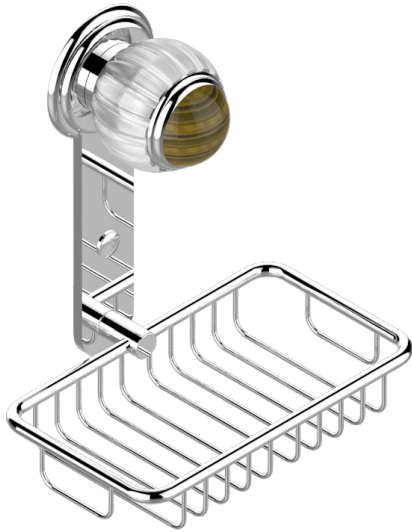

# VOGUE TIGER EYE

A8R-620

Soap basket, wall mounted 6"1/4 x 3"5/8

## CHARACTERISTIC

- Vogue Tiger Eye
- Soap basket, wall mounted 6"1/4 x 3"5/8

## AVAILABLE FINITIONS

Black nickel - D24  
 Blush PVD - H62  
 Brass color PVD - H49  
 Brown bronze color PVD - F33  
 Chrome polished - A02  
 Chrome polished / gold polished - G02

Copper antique matt, coated - H07  
 Gold color PVD - H52  
 Gold mat - F07  
 Gold polished - F01  
 Gold satiney - F03  
 Graphite PVD - H64