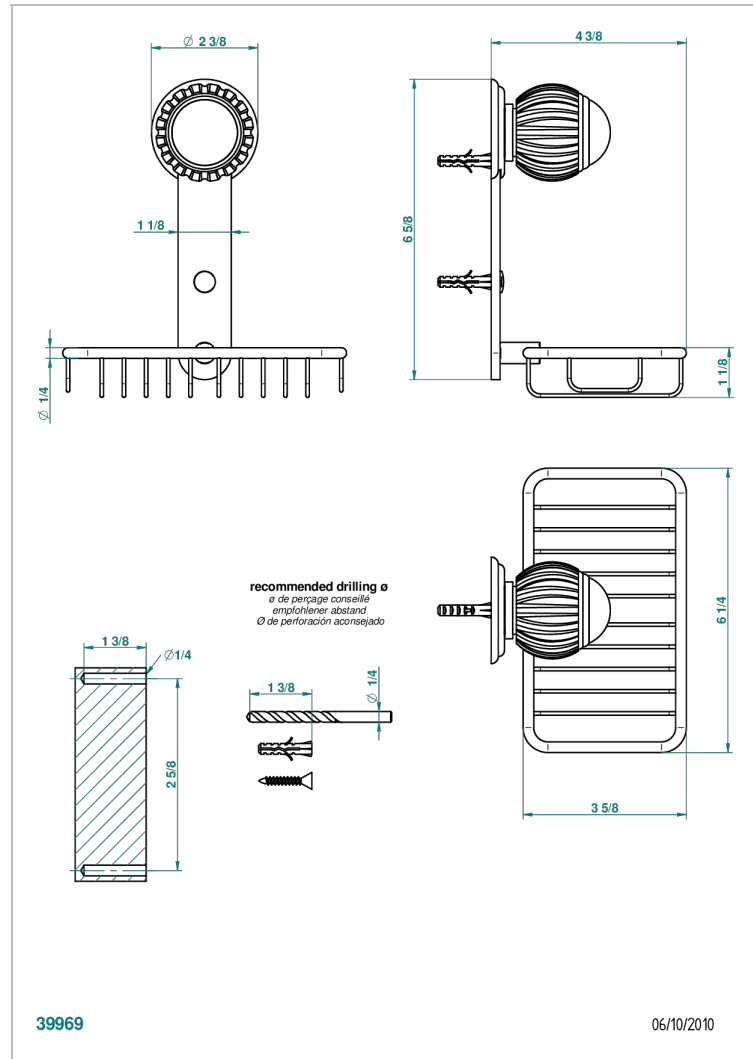

# VOGUE TIGER EYE

A8R-620

Soap basket, wall mounted 6"1/4 x 3"5/8

## CHARACTERISTIC

- Vogue Tiger Eye
- Soap basket, wall mounted 6"1/4 x 3"5/8