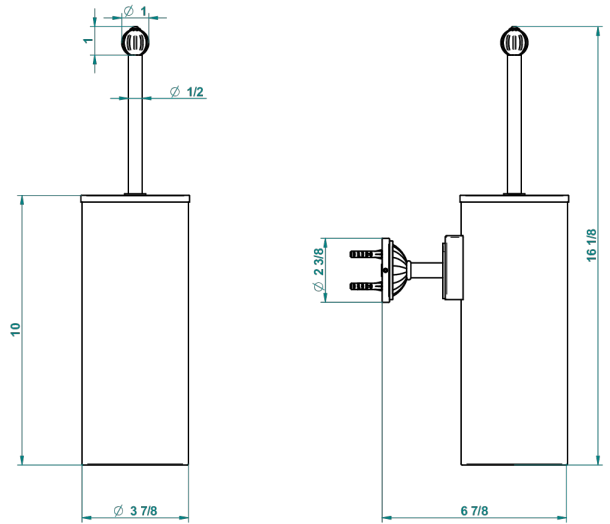

VOGUE TIGER EYE

A8R-4720C

Metal toilet brush holder with brush with cover wall mounted

THG®
PARIS

18317

30/10/2015

CHARACTERISTIC

- Vogue Tiger Eye
- Metal toilet brush holder with brush with cover wall mounted

AVAILABLE FINITIONS

Black nickel - D24

Blush PVD - H62

Brass color PVD - H49

Brown bronze color PVD - F33

Chrome polished - A02

Chrome polished / gold polished - G02

Copper antique matt, coated - H07

Gold color PVD - H52

Gold mat - F07

Gold polished - F01

Gold satiney - F03

Graphite PVD - H64

Light coated bronze - D01

Matt Umber PVD - H67

Matt blush PVD - H60

Matt brass color PVD - H50

Matt brown bronze color PVD - F34

Matt chrome (American satin) - C02

Matt gold color PVD - H53

Matt graphite PVD - H65

Matt nickel (American satin) - C01

Matt nickel color PVD - H56

Nickel antique / Sovereign - H28

Nickel color PVD - H55

Nickel polished - B01

Rose Gold - F27

Satin chrome - C03

Silver polished, antique - H03

Silver rhodium - F18

Soft gold - F30