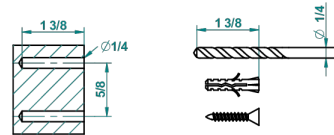

VOGUE TIGER EYE

A8R-4720C

Metal toilet brush holder with brush with cover wall mounted

THG®
PARIS

18317

30/10/2015

CHARACTERISTIC

- Vogue Tiger Eye
- Metal toilet brush holder with brush with cover wall mounted

AVAILABLE FINITIONS

Black nickel - D24

Blush PVD - H62

Brass color PVD - H49

Brown bronze color PVD - F33

Chrome polished - A02

Chrome polished / gold polished - G02

Copper antique matt, coated - H07

Gold color PVD - H52

Gold mat - F07

Gold polished - F01

Gold satiney - F03

Graphite PVD - H64

Light coated bronze - D01

Matt Umber PVD - H67

Matt blush PVD - H60

Matt brass color PVD - H50

Matt brown bronze color PVD - F34

Matt chrome (American satin) - C02

Matt gold color PVD - H53

Matt graphite PVD - H65

Matt nickel (American satin) - C01

Matt nickel color PVD - H56

Nickel antique / Sovereign - H28

Nickel color PVD - H55

Nickel polished - B01

Rose Gold - F27

Satin chrome - C03

Silver polished, antique - H03

Silver rhodium - F18

Soft gold - F30