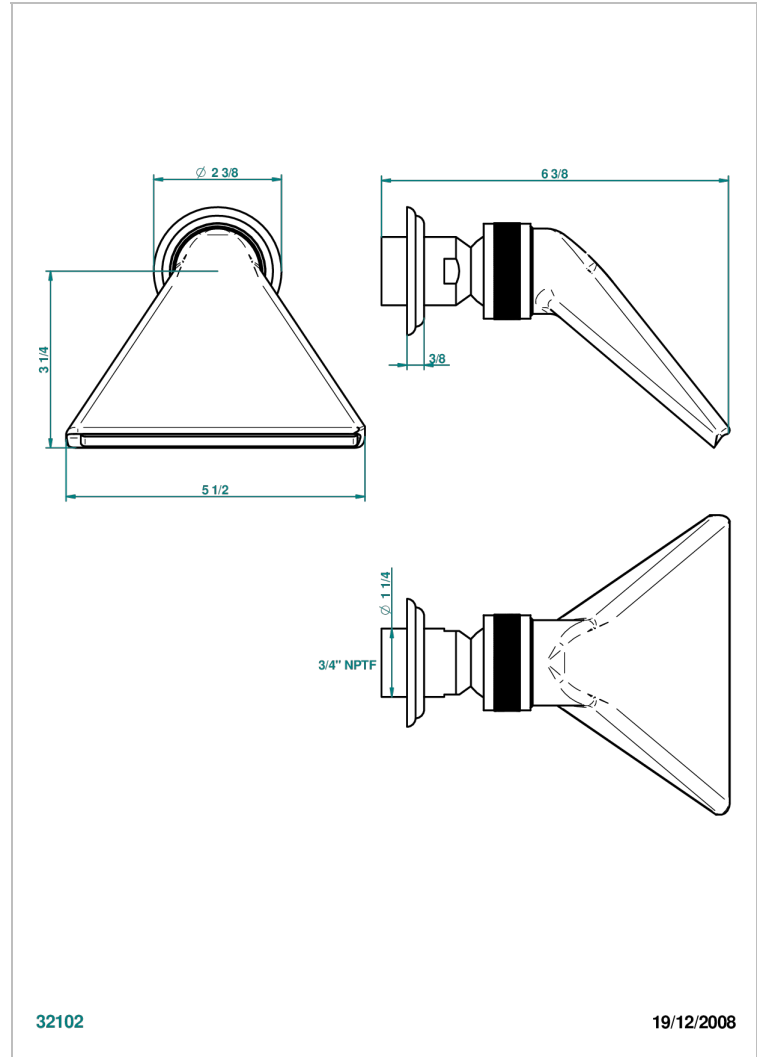

VOGUE TIGER EYE

A8R-3640/US

Shower head, cast deluge with 3/4" connection

THG[®]
PARIS

32102

19/12/2008

CHARACTERISTIC

- Vogue Tiger Eye
- Shower head, cast deluge with 3/4" connection