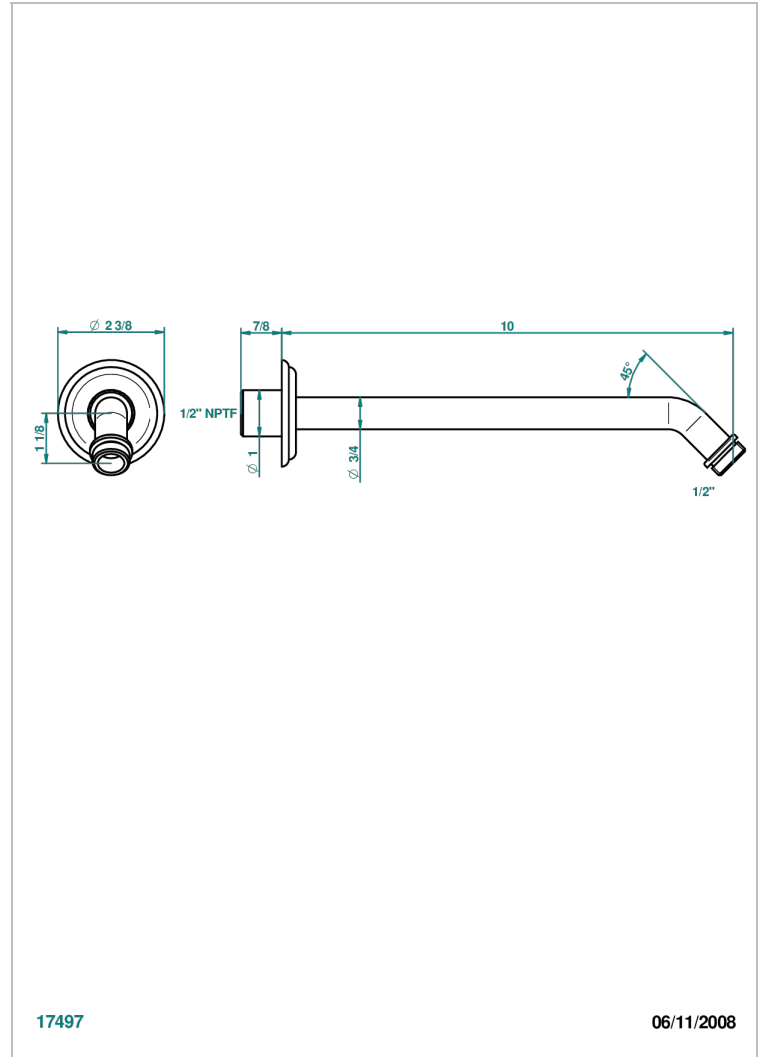

VOGUE BLACK ONYX

A8P-84/US

Horizontal shower arm, 45°, lg: 10"

THG[®]
PARIS

17497

06/11/2008

CHARACTERISTIC

- Vogue black onyx
- Horizontal shower arm, 45°, lg: 10"