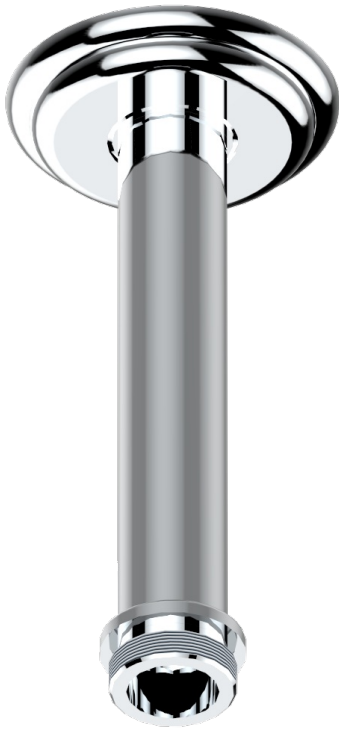

VOGUE BLACK ONYX

A8P-82V/US

Vertical shower arm ceiling mounted 1/2" connection

THG[®]
PARIS

17502

18/11/2008

CHARACTERISTIC

- Vogue black onyx
- Vertical shower arm ceiling mounted 1/2" connection

AVAILABLE FINITIONS

Black nickel - D24

Blush PVD - H62

Brass color PVD - H49

Brown bronze color PVD - F33

Chrome polished - A02

Chrome polished / gold polished - G02

Copper antique matt, coated - H07

Gold color PVD - H52

Gold mat - F07

Gold polished - F01

Gold satiney - F03

Graphite PVD - H64

Light coated bronze - D01

Matt Umber PVD - H67

Matt blush PVD - H60

Nickel antique / Sovereign - H28

Nickel color PVD - H55

Nickel polished - B01

Rose Gold - F27

Satin chrome - C03

Silver polished, antique - H03

Silver rhodium - F18

Soft gold - F30