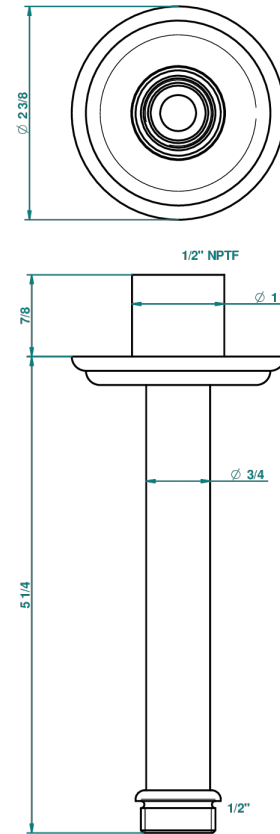

VOGUE BLACK ONYX

A8P-82V/US

Vertical shower arm ceiling mounted 1/2" connection

THG[®]
PARIS

17502

18/11/2008

CHARACTERISTIC

- Vogue black onyx
- Vertical shower arm ceiling mounted 1/2" connection

AVAILABLE FINITIONS

Black nickel - D24

Blush PVD - H62

Brass color PVD - H49

Brown bronze color PVD - F33

Chrome polished - A02

Chrome polished / gold polished - G02

Copper antique matt, coated - H07

Gold color PVD - H52

Gold mat - F07

Gold polished - F01

Gold satiney - F03

Graphite PVD - H64

Light coated bronze - D01

Matt Umber PVD - H67

Matt blush PVD - H60

Nickel antique / Sovereign - H28

Nickel color PVD - H55

Nickel polished - B01

Rose Gold - F27

Satin chrome - C03

Silver polished, antique - H03

Silver rhodium - F18

Soft gold - F30