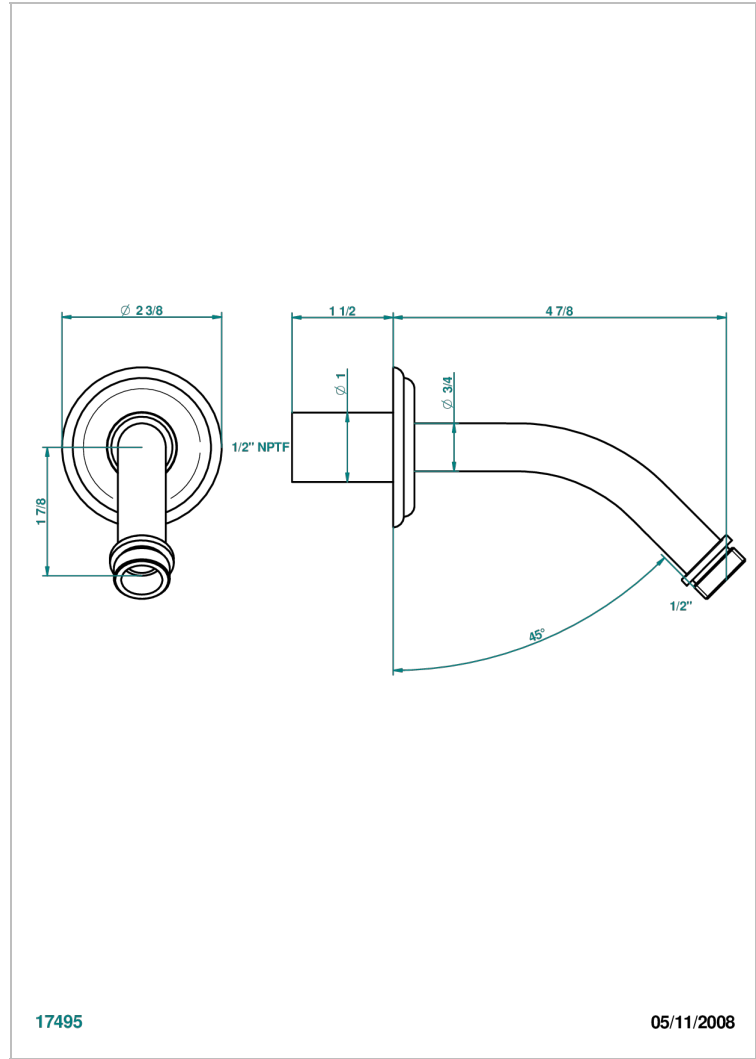

VOGUE BLACK ONYX

A8P-82/US

Horizontal shower arm, 45°, lg: 4" 3/4

THG[®]
PARIS

17495

05/11/2008

CHARACTERISTIC

- Vogue black onyx
- Horizontal shower arm, 45°, lg: 4" 3/4