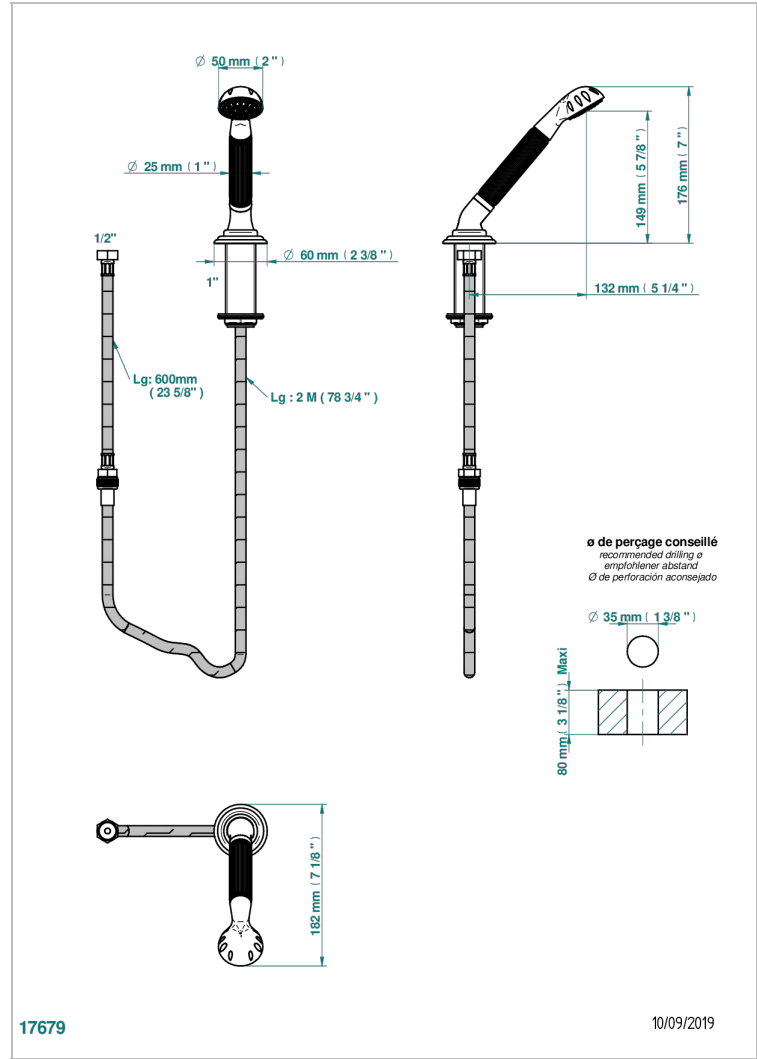

VOGUE BLACK ONYX

A8P-60A

Deck mounted hand shower, with hose

CHARACTERISTIC

- Vogue black onyx
- Deck mounted hand shower, with hose

TECHNICAL SPECS

- Recommandé : 3 bars (max. 5 bars) - Advised : 43,5 psi (max. 72 psi)
- 9,5 l/min à 3 bars (2.5 gpm at 43.5 psi)

AVAILABLE FINITIONS

Black nickel - D24
 Blush PVD - H62
 Brass color PVD - H49
 Brown bronze color PVD - F33
 Chrome polished - A02
 Chrome polished / gold polished - G02

Copper antique matt, coated - H07
 Gold color PVD - H52
 Gold mat - F07
 Gold polished - F01
 Gold satiney - F03
 Graphite PVD - H64