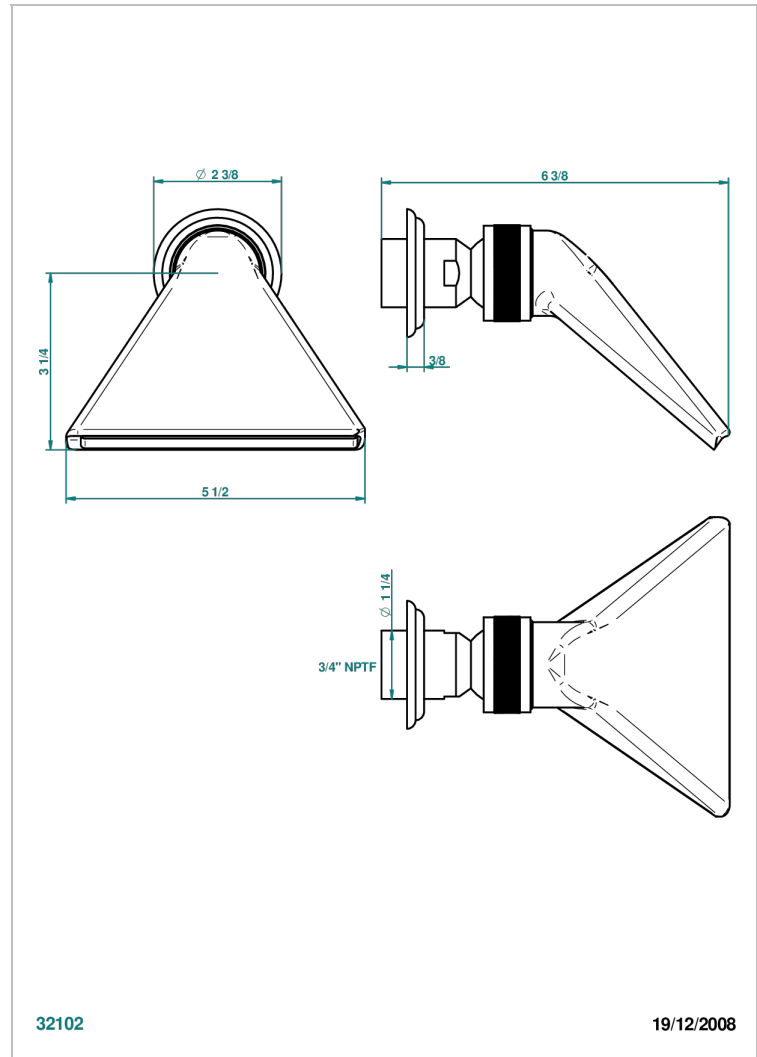

VOGUE BLACK ONYX

A8P-3640/US

Shower head, cast deluge with 3/4" connection

THG[®]
PARIS

CHARACTERISTIC

- Vogue black onyx
- Shower head, cast deluge with 3/4" connection

AVAILABLE FINITIONS

Black nickel - D24
Blush PVD - H62
Brass color PVD - H49
Brown bronze color PVD - F33
Chrome polished - A02
Chrome polished / gold polished - G02