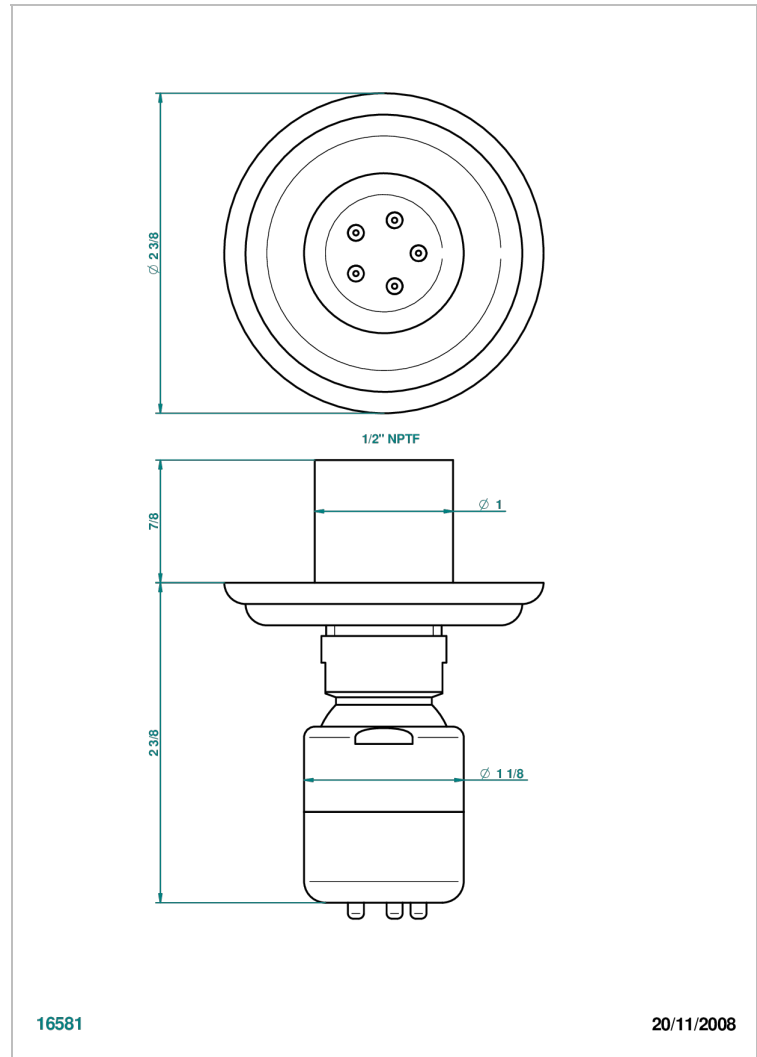

VOGUE BLACK ONYX

A8P-290/BUS

Body spray 1/2" with Easyclean system

THG[®]
PARIS

CHARACTERISTIC

- Vogue black onyx
- Body spray 1/2" with Easyclean system

AVAILABLE FINITIONS

Black nickel - D24
Blush PVD - H62
Brass color PVD - H49
Brown bronze color PVD - F33
Chrome polished - A02
Chrome polished / gold polished - G02