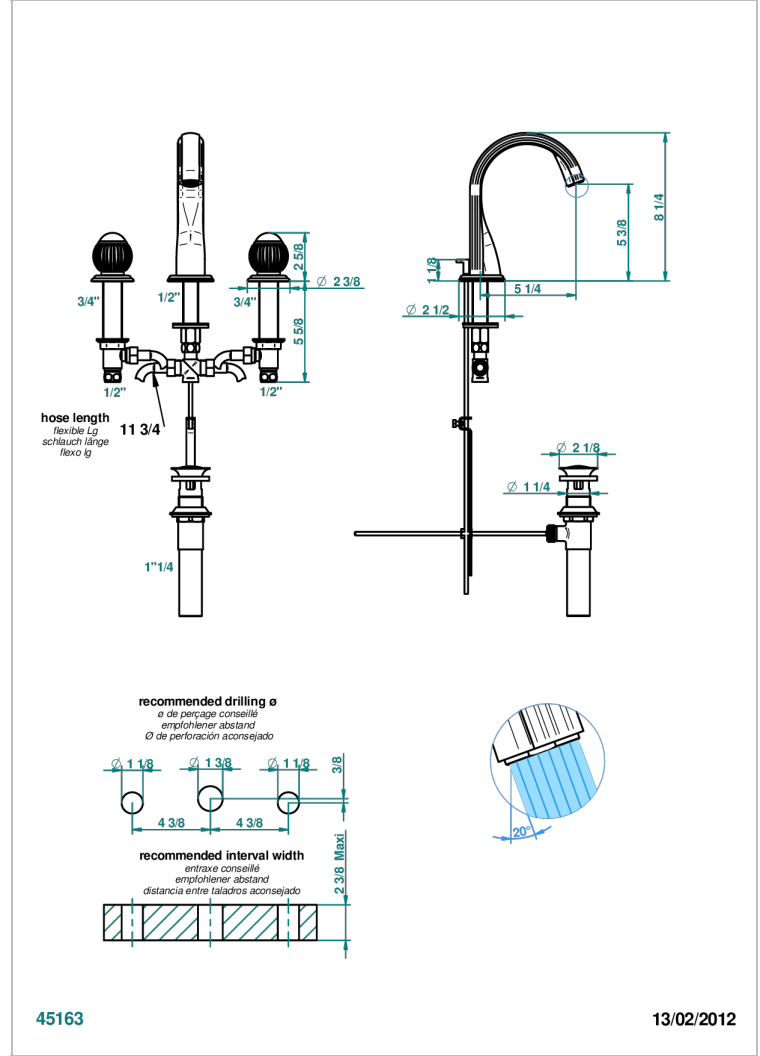

VOGUE BLACK ONYX

A8P-151M/US

Widespread lavatory set with drain for 1 1/4" + countertop

THG[®]
PARIS

CHARACTERISTIC

- Vogue black onyx
- Widespread lavatory set with drain for 1 1/4" + countertop

TECHNICAL SPECS

- Recommandé : 3 bars (max. 5 bars) - Advised : 43,5 psi (max. 72 psi)
- 5,7 l/min à 3 bars (1.5 gpm at 43.5 psi)
- 1.2 gpm on demand in accordance with California's rules

AVAILABLE FINITIONS

Black nickel - D24
Blush PVD - H62
Brass color PVD - H49
Brown bronze color PVD - F33
Chrome polished - A02
Chrome polished / gold polished - G02

Matt gold color PVD - H53
Matt graphite PVD - H65
Matt nickel (American satin) - C01
Matt nickel color PVD - H56
Nickel antique / Sovereign - H28
Nickel color PVD - H55

Nickel polished - B01
Rose Gold - F27
Satin chrome - C03
Silver polished, antique - H03
Silver rhodium - F18
Soft gold - F30