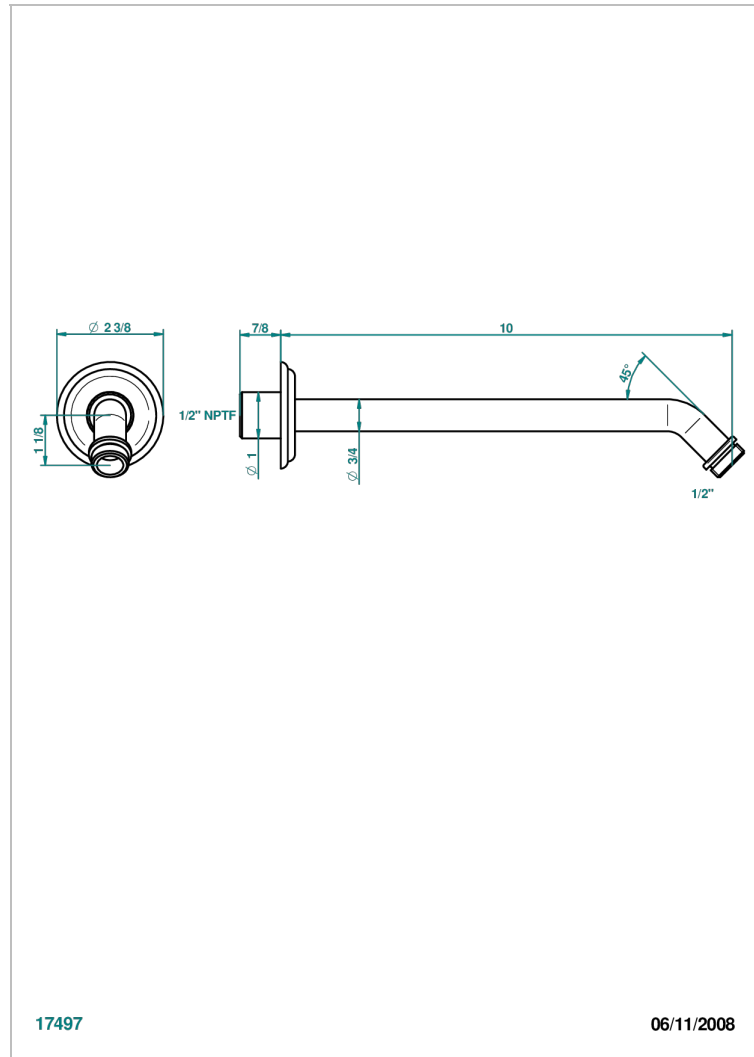

VOGUE RED JASPER

A8N-84/US

Horizontal shower arm, 45°, lg: 10"

THG[®]
PARIS

17497

06/11/2008

CHARACTERISTIC

- Vogue red Jasper
- Horizontal shower arm, 45°, lg: 10"