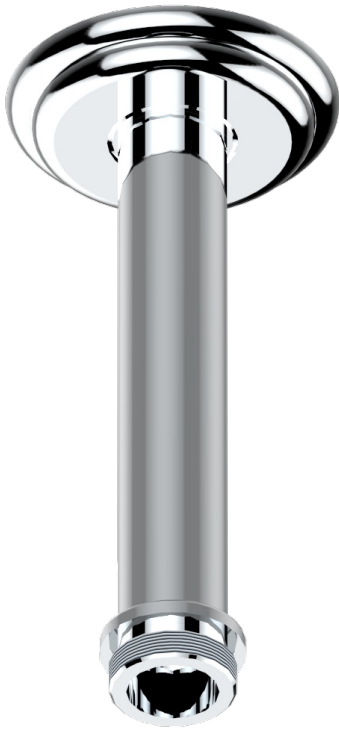

# VOGUE RED JASPER

A8N-82V/US

Vertical shower arm ceiling mounted 1/2" connection

THG<sup>®</sup>  
PARIS

17502

18/11/2008

## CHARACTERISTIC

- Vogue red Jasper
- Vertical shower arm ceiling mounted 1/2" connection

## AVAILABLE FINITIONS

Black nickel - D24  
Blush PVD - H62  
Brass color PVD - H49  
Brown bronze color PVD - F33  
Chrome polished - A02  
Chrome polished / gold polished - G02

Copper antique matt, coated - H07  
Gold color PVD - H52  
Gold mat - F07  
Gold polished - F01  
Gold satiney - F03  
Graphite PVD - H64

Nickel polished - B01  
Rose Gold - F27  
Satin chrome - C03  
Silver polished, antique - H03  
Silver rhodium - F18  
Soft gold - F30