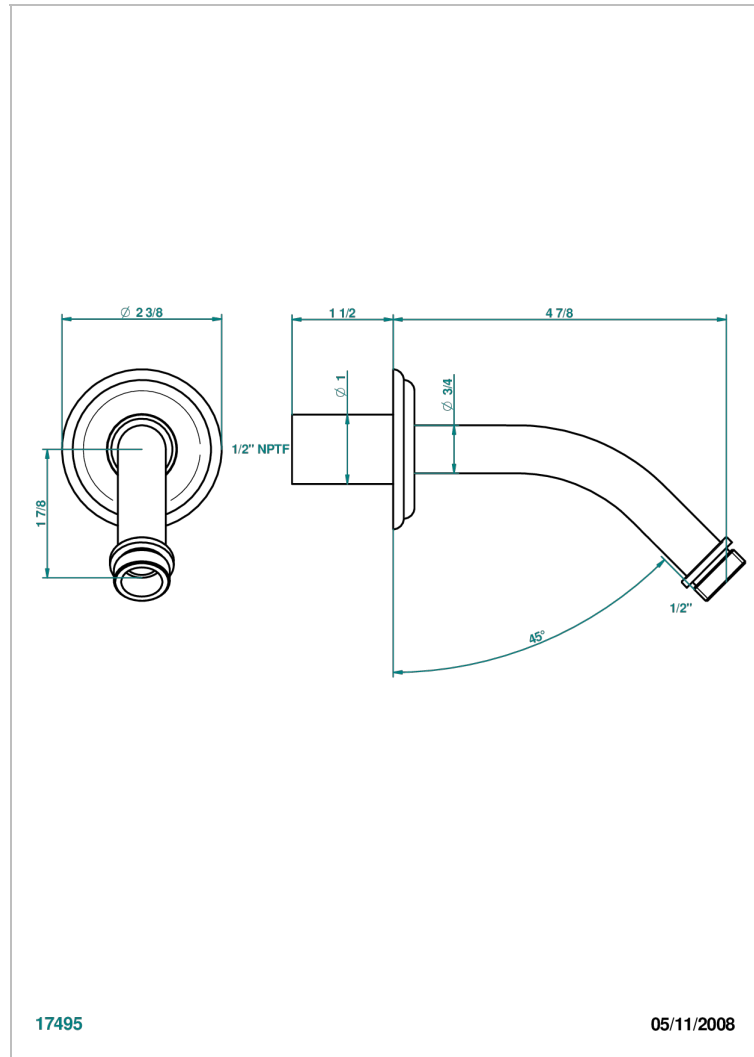

# VOGUE RED JASPER

A8N-82/US

Horizontal shower arm, 45°, lg: 4" 3/4

THG<sup>®</sup>  
PARIS

17495

05/11/2008

## CHARACTERISTIC

- Vogue red Jasper
- Horizontal shower arm, 45°, lg: 4" 3/4