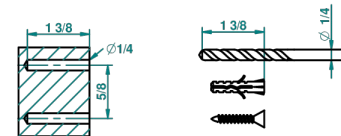

VOGUE RED JASPER

A8N-52/US

Wall mounted handshower with separate fixed hook

25670

26/01/2011

CHARACTERISTIC

- Vogue red Jasper
- Wall mounted handshower with separate fixed hook

TECHNICAL SPECS

- Recommandé : 3 bars (max. 5 bars) - Advised : 43,5 psi (max. 72 psi)
- 9,5 l/min à 3 bars (2.5 gpm at 43.5 psi)

AVAILABLE FINITIONS

Black nickel - D24

Blush PVD - H62

Brass color PVD - H49

Brown bronze color PVD - F33

Chrome polished - A02

Chrome polished / gold polished - G02

Copper antique matt, coated - H07

Gold color PVD - H52

Gold mat - F07

Gold polished - F01

Gold satiney - F03

Graphite PVD - H64

Light coated bronze - D01

Matt Umber PVD - H67

Matt blush PVD - H60

Matt brass color PVD - H50

Matt brown bronze color PVD - F34

Matt chrome (American satin) - C02

Matt gold color PVD - H53

Matt graphite PVD - H65

Matt nickel (American satin) - C01

Matt nickel color PVD - H56

Nickel antique / Sovereign - H28

Nickel color PVD - H55

Nickel polished - B01

Rose Gold - F27

Satin chrome - C03

Silver polished, antique - H03

Silver rhodium - F18

Soft gold - F30