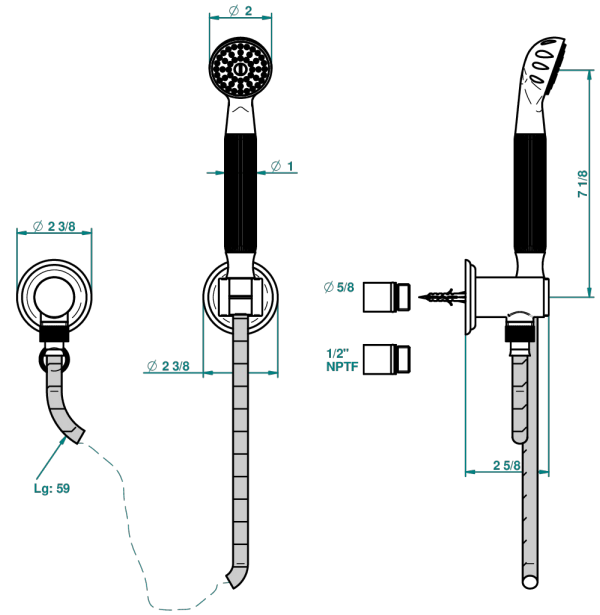

VOGUE RED JASPER

A8N-52/US

Wall mounted handshower with separate fixed hook

25670

26/01/2011

CHARACTERISTIC

- Vogue red Jasper
- Wall mounted handshower with separate fixed hook

TECHNICAL SPECS

- Recommandé : 3 bars (max. 5 bars) - Advised : 43,5 psi (max. 72 psi)
- 9,5 l/min à 3 bars (2.5 gpm at 43.5 psi)

AVAILABLE FINITIONS

Black nickel - D24

Blush PVD - H62

Brass color PVD - H49

Brown bronze color PVD - F33

Chrome polished - A02

Chrome polished / gold polished - G02

Copper antique matt, coated - H07

Gold color PVD - H52

Gold mat - F07

Gold polished - F01

Gold satiney - F03

Graphite PVD - H64

Light coated bronze - D01

Matt Umber PVD - H67

Matt blush PVD - H60

Matt brass color PVD - H50

Matt brown bronze color PVD - F34

Matt chrome (American satin) - C02

Matt gold color PVD - H53

Matt graphite PVD - H65

Matt nickel (American satin) - C01

Matt nickel color PVD - H56

Nickel antique / Sovereign - H28

Nickel color PVD - H55

Nickel polished - B01

Rose Gold - F27

Satin chrome - C03

Silver polished, antique - H03

Silver rhodium - F18

Soft gold - F30