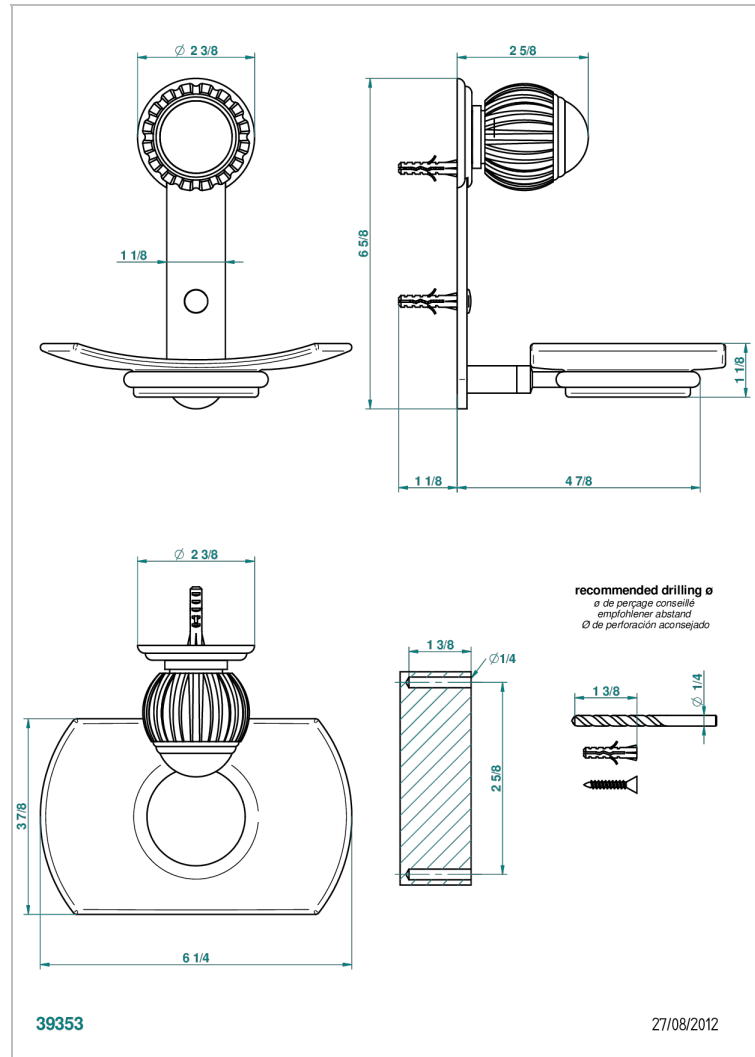

VOGUE RED JASPER

A8N-500

Glass soap dish, wall mounted

CHARACTERISTIC

- Vogue red Jasper
- Glass soap dish, wall mounted

AVAILABLE FINITIONS

Black nickel - D24
 Blush PVD - H62
 Brass color PVD - H49
 Brown bronze color PVD - F33
 Chrome polished - A02
 Chrome polished / gold polished - G02

Matt gold color PVD - H53
 Matt graphite PVD - H65
 Matt nickel (American satin) - C01
 Matt nickel color PVD - H56
 Nickel antique / Sovereign - H28
 Nickel color PVD - H55

Nickel polished - B01
 Rose Gold - F27
 Satin chrome - C03
 Silver polished, antique - H03
 Silver rhodium - F18
 Soft gold - F30