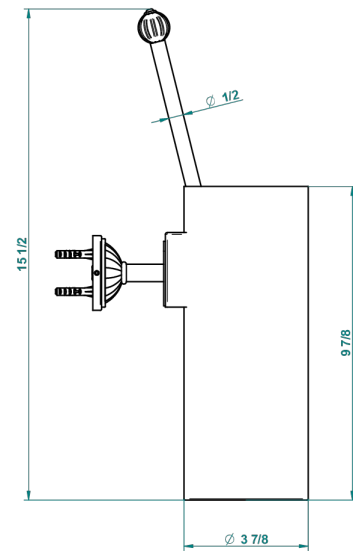

VOGUE RED JASPER

A8N-4720

Wall mounted toilet brush holder

THG®
PARIS

18316

30/10/2015

CHARACTERISTIC

- Vogue red Jasper
- Wall mounted toilet brush holder

AVAILABLE FINITIONS

Black nickel - D24

Blush PVD - H62

Brass color PVD - H49

Brown bronze color PVD - F33

Chrome polished - A02

Chrome polished / gold polished - G02

Copper antique matt, coated - H07

Gold color PVD - H52

Gold mat - F07

Gold polished - F01

Gold satiny - F03

Graphite PVD - H64

Light coated bronze - D01

Matt Umber PVD - H67

Matt blush PVD - H60

Matt brass color PVD - H50

Matt brown bronze color PVD - F34

Matt chrome (American satin) - C02

Matt gold color PVD - H53

Matt graphite PVD - H65

Matt nickel (American satin) - C01

Matt nickel color PVD - H56

Nickel antique / Sovereign - H28

Nickel color PVD - H55

Nickel polished - B01

Rose Gold - F27

Satin chrome - C03

Silver polished, antique - H03

Silver rhodium - F18

Soft gold - F30