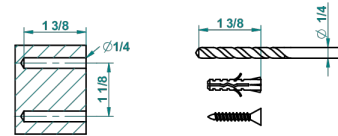

VOGUE RED JASPER

A8N-4720

Wall mounted toilet brush holder

THG®
PARIS

18316

30/10/2015

CHARACTERISTIC

- Vogue red Jasper
- Wall mounted toilet brush holder

AVAILABLE FINITIONS

Black nickel - D24

Blush PVD - H62

Brass color PVD - H49

Brown bronze color PVD - F33

Chrome polished - A02

Chrome polished / gold polished - G02

Copper antique matt, coated - H07

Gold color PVD - H52

Gold mat - F07

Gold polished - F01

Gold satiny - F03

Graphite PVD - H64

Light coated bronze - D01

Matt Umber PVD - H67

Matt blush PVD - H60

Matt brass color PVD - H50

Matt brown bronze color PVD - F34

Matt chrome (American satin) - C02

Matt gold color PVD - H53

Matt graphite PVD - H65

Matt nickel (American satin) - C01

Matt nickel color PVD - H56

Nickel antique / Sovereign - H28

Nickel color PVD - H55

Nickel polished - B01

Rose Gold - F27

Satin chrome - C03

Silver polished, antique - H03

Silver rhodium - F18

Soft gold - F30