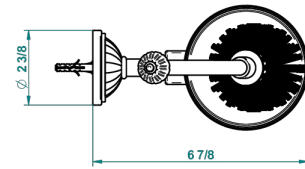

VOGUE RED JASPER

A8N-4720

Wall mounted toilet brush holder

THG®
PARIS

18316

30/10/2015

CHARACTERISTIC

- Vogue red Jasper
- Wall mounted toilet brush holder

AVAILABLE FINITIONS

Black nickel - D24

Blush PVD - H62

Brass color PVD - H49

Brown bronze color PVD - F33

Chrome polished - A02

Chrome polished / gold polished - G02

Copper antique matt, coated - H07

Gold color PVD - H52

Gold mat - F07

Gold polished - F01

Gold satiny - F03

Graphite PVD - H64

Light coated bronze - D01

Matt Umber PVD - H67

Matt blush PVD - H60

Matt brass color PVD - H50

Matt brown bronze color PVD - F34

Matt chrome (American satin) - C02

Matt gold color PVD - H53

Matt graphite PVD - H65

Matt nickel (American satin) - C01

Matt nickel color PVD - H56

Nickel antique / Sovereign - H28

Nickel color PVD - H55

Nickel polished - B01

Rose Gold - F27

Satin chrome - C03

Silver polished, antique - H03

Silver rhodium - F18

Soft gold - F30