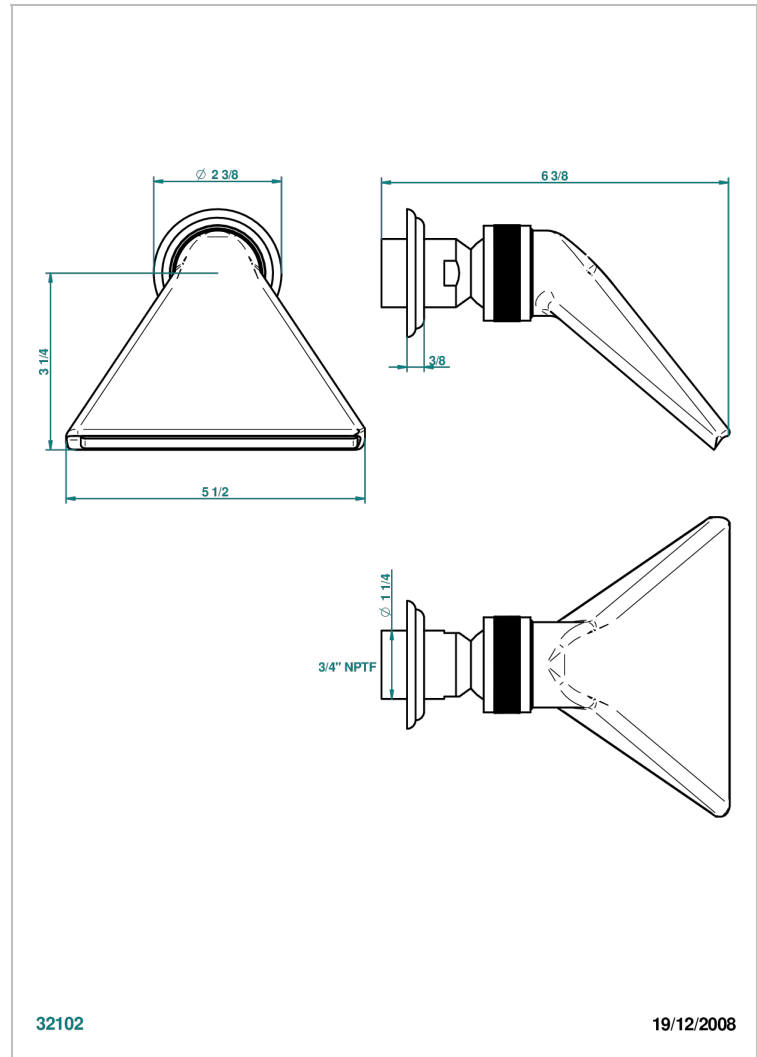

VOGUE RED JASPER

A8N-3640/US

Shower head, cast deluge with 3/4" connection

THG[®]
PARIS

CHARACTERISTIC

- Vogue red Jasper
- Shower head, cast deluge with 3/4" connection

AVAILABLE FINITIONS

Black nickel - D24
Blush PVD - H62
Brass color PVD - H49
Brown bronze color PVD - F33
Chrome polished - A02
Chrome polished / gold polished - G02