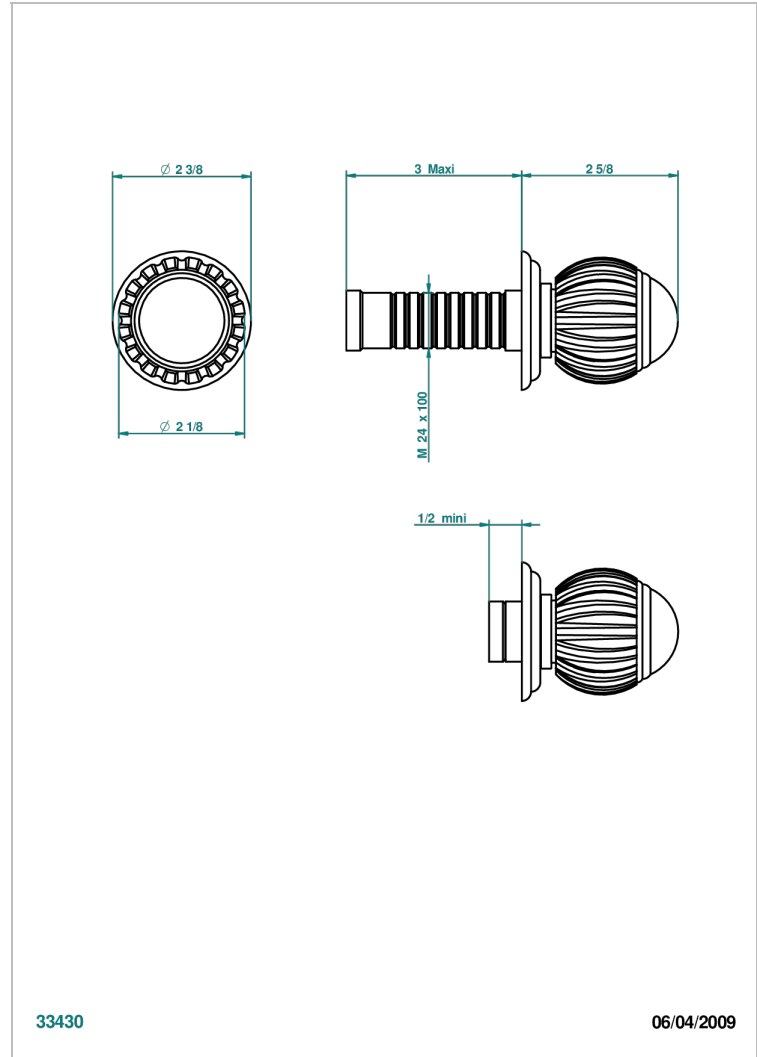

VOGUE RED JASPER

A8N-30B

Wall volume control 30 & 32 trim

THG[®]
PARIS

33430

06/04/2009

CHARACTERISTIC

- Vogue red Jasper
- Wall volume control 30 & 32 trim

RELATED SKU'S

- Ref. G00-32CUSA 3/4" Volume control wall valve with ceramic cartridge
- Ref. G00-32HUSA 3/4" Volume control wall valve with ceramic cartridge counterclockwise
- Ref. G00-30CUSA 1/2" volume control wall valve with ceramic cartridge
- Ref. G00-30HUSA 1/2" Volume control wall valve with ceramic cartridge counterclockwise

Nickel antique / Sovereign - H28

Nickel color PVD - H55

Nickel polished - B01

Rose Gold - F27

Satin chrome - C03

Silver polished, antique - H03

Silver rhodium - F18

Soft gold - F30