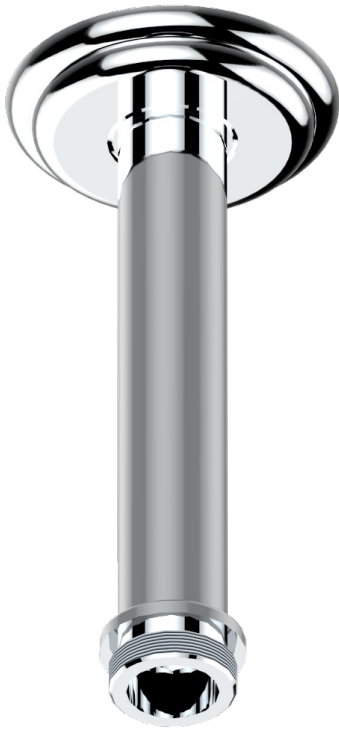

# VOGUE MALACHITE

A8M-82V/US

Vertical shower arm ceiling mounted 1/2" connection

THG<sup>®</sup>  
PARIS

17502

18/11/2008

## CHARACTERISTIC

- Vogue Malachite
- Vertical shower arm ceiling mounted 1/2" connection

## AVAILABLE FINITIONS

Black nickel - D24

Blush PVD - H62

Brass color PVD - H49

Brown bronze color PVD - F33

Chrome polished - A02

Chrome polished / gold polished - G02

Copper antique matt, coated - H07

Nickel antique / Sovereign - H28

Nickel color PVD - H55

Nickel polished - B01

Rose Gold - F27

Satin chrome - C03

Silver polished, antique - H03

Silver rhodium - F18

Soft gold - F30