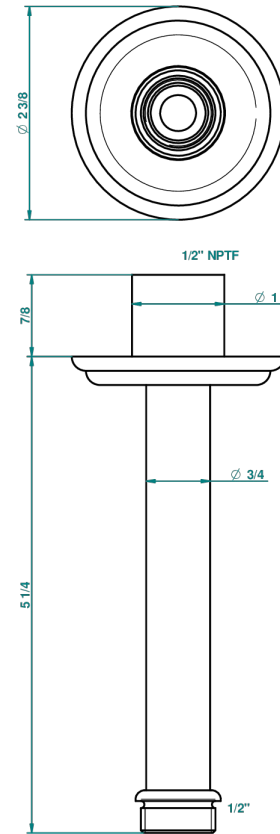

# VOGUE MALACHITE

A8M-82V/US

Vertical shower arm ceiling mounted 1/2" connection

THG<sup>®</sup>  
PARIS

17502

18/11/2008

## CHARACTERISTIC

- Vogue Malachite
- Vertical shower arm ceiling mounted 1/2" connection

## AVAILABLE FINITIONS

Black nickel - D24

Blush PVD - H62

Brass color PVD - H49

Brown bronze color PVD - F33

Chrome polished - A02

Chrome polished / gold polished - G02

Copper antique matt, coated - H07

Nickel antique / Sovereign - H28

Nickel color PVD - H55

Nickel polished - B01

Rose Gold - F27

Satin chrome - C03

Silver polished, antique - H03

Silver rhodium - F18

Soft gold - F30