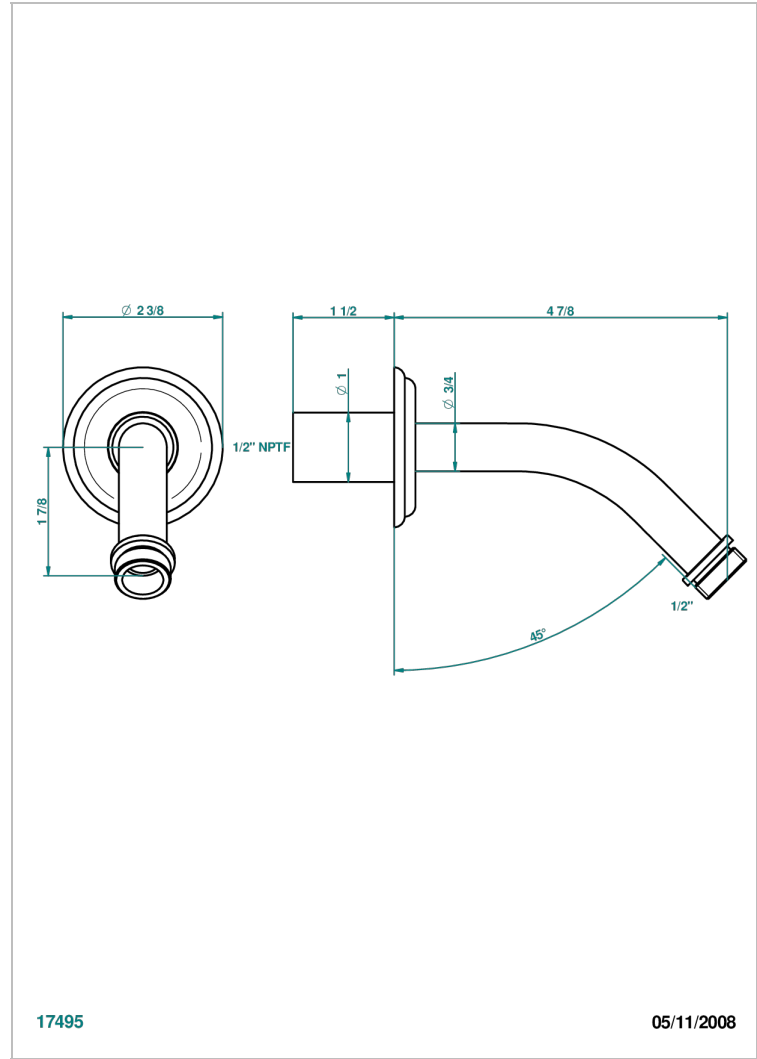

VOGUE MALACHITE

A8M-82/US

Horizontal shower arm, 45°, lg: 4" 3/4

THG[®]
PARIS

17495

05/11/2008

CHARACTERISTIC

- Vogue Malachite
- Horizontal shower arm, 45°, lg: 4" 3/4