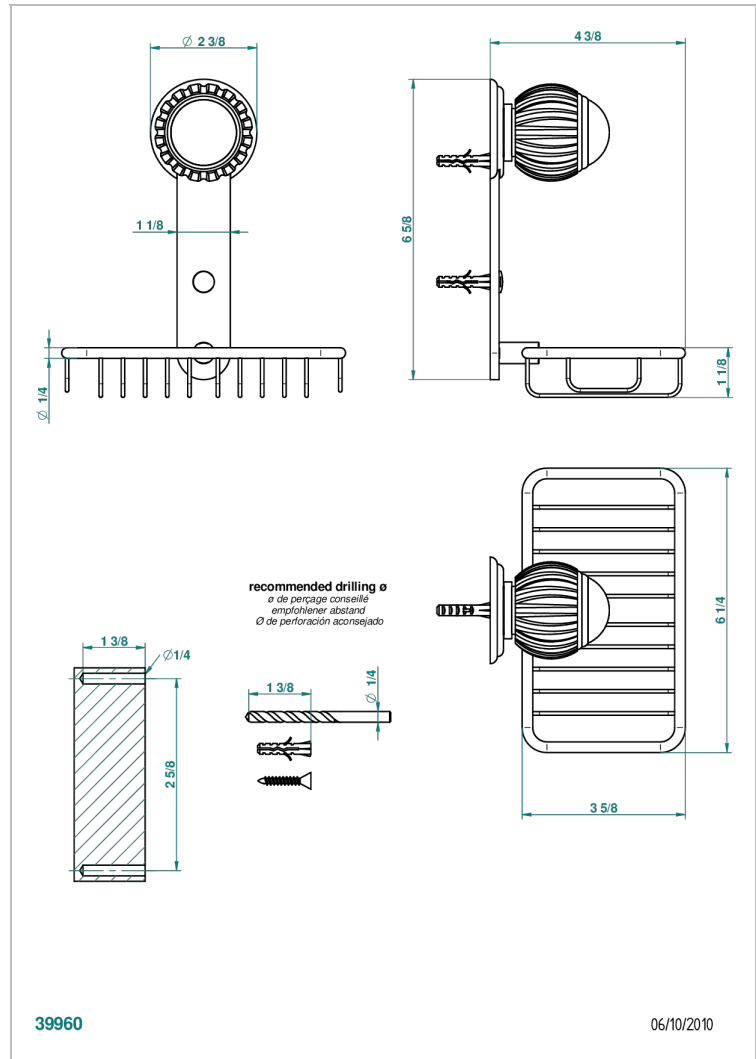

VOGUE MALACHITE

A8M-620

Soap basket, wall mounted 6"1/4 x 3"5/8

THG[®]
PARIS

CHARACTERISTIC

- Vogue Malachite
- Soap basket, wall mounted 6"1/4 x 3"5/8

AVAILABLE FINITIONS

Black nickel - D24
 Blush PVD - H62
 Brass color PVD - H49
 Brown bronze color PVD - F33
 Chrome polished - A02
 Chrome polished / gold polished - G02